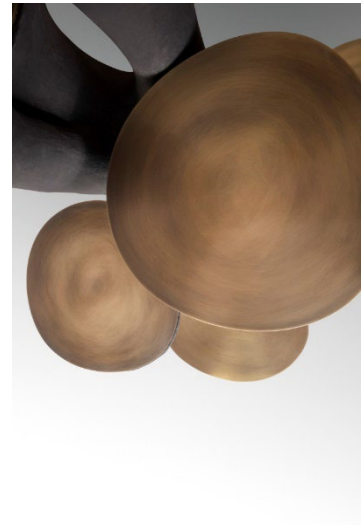

DECOMPOSITION

Year: 2022

Production: 8 Unique Editions

Dimensions: 35" DIA x 60" H

*Materials: Steel, wood, foam, plaster,
handmade and pigmented paper, brass.*

Price Upon Request.