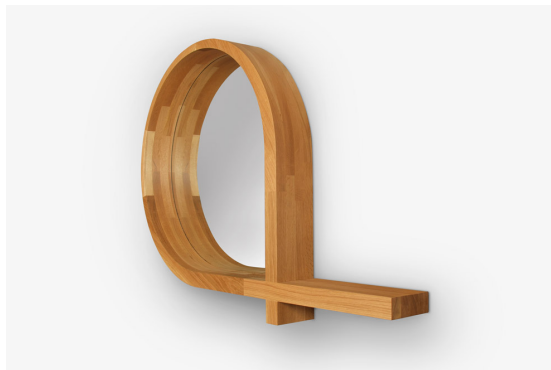

skram

COUPDETATSF.COM

drop series mirror

D11

The drop series mirror is a wall-mounted product featuring a 'drop' shaped mirror surrounded by a 6" thick stack-laminated solid timber with integral shelf (projecting to right). Mounting hardware is included. Installation by professionals only. Custom sizes, configurations, and materials are available. Residential or contract use.

skram

D11 diameter 36 / 91cm depth 6 / 15cm shelf projection 18 / 46

Timber

WA-N: White
Ash, Natural

WA-G: White
Ash, Grey

WA-E: White
Ash, Ebonized

WA-WW: White
Ash,
Whitewashed

WAL: Walnut,
Natural