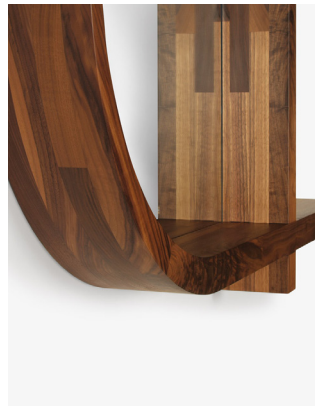

skram

COUPDETATSF.COM

drop series mirror

D11

The drop series mirror is a wall-mounted product featuring a 'drop' shaped mirror surrounded by a 6" thick stack-laminated solid timber with integral shelf (projecting to right). Mounting hardware is included. Installation by professionals only. Custom sizes, configurations, and materials are available. Residential or contract use.

skram

D11 diameter 36 / 91cm depth 6 / 15cm shelf projection 18 / 46

Timber

WA-N: White
Ash, Natural

WA-G: White
Ash, Grey

WA-E: White
Ash, Ebonized

WA-WW: White
Ash,
Whitewashed

WAL: Walnut,
Natural