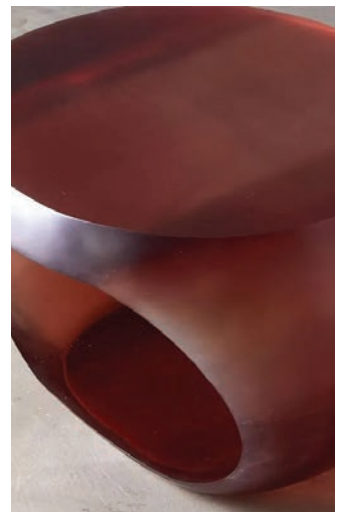

**Drum Table**

*by* DE LA VEGA

*Contemporary*

United States

Curved side table made of cast acrylic. Hand finished in studio to create an entirely unique surface design.

- Small** TB-DLV-DRUM TABLE-SM
- Medium** TB-DLV-DRUM TABLE-MD
- Large** TB-DLV-DRUM TABLE-LG