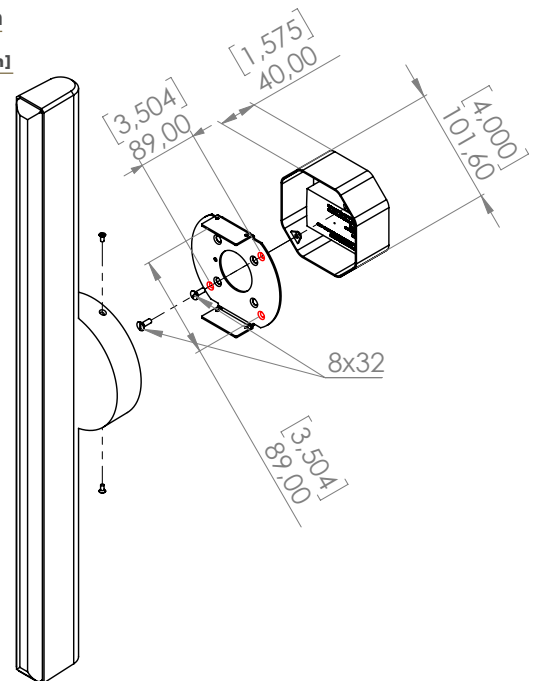

Fixation

mm [inch]

× 1

Bronze Finishing

Patinas

FNRB
RAW
BRASS

FNMB
MEDIUM
BRASS

FNBK
BLACK
BRASS

Special

FNBN
BRUSHED
NICKEL

CUSTOM
FINISHING
ON DEMAND

Alabasters

Type

WHITE
VEIN

BROWN
VEIN