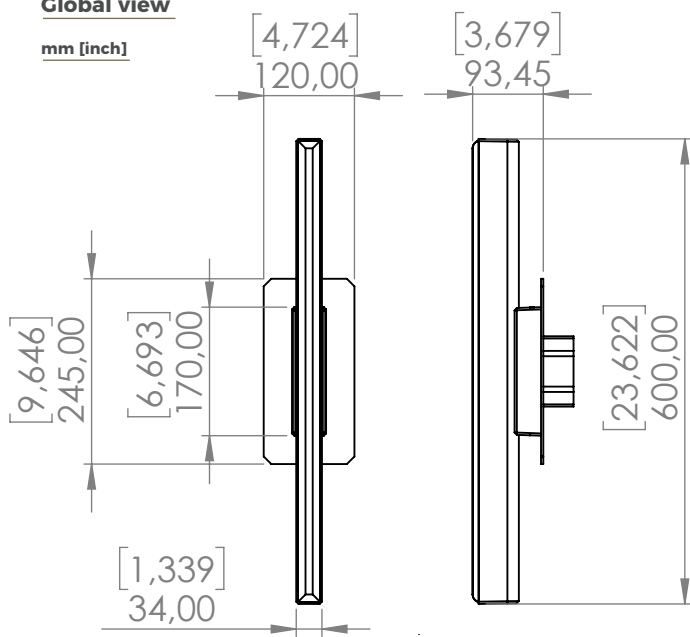

Specificity

Led Sources **XICATO LED Strip XFL**

Lumens **300 lm (nominal)**

Watts **10 W**

Weight Kg (lbs) **3.8 [6.61]**

Standard

Colors

Options

Dimming

Driver Position

** Factory setting*

Global view

mm [inch]

Fixation

mm [inch]

Bronze Finishing

Type

WHITE
VEIN

BROWN
VEIN

Specificity

Led Sources **XICATO LED Strip XFL**

Lumens **300 lm (nominal)**

Watts **10 W**

Weight Kg (lbs) **3.8 [6.61]**

Standard

Colors

Options

Dimming

Driver Position

** Factory setting*

Global view

mm [inch]