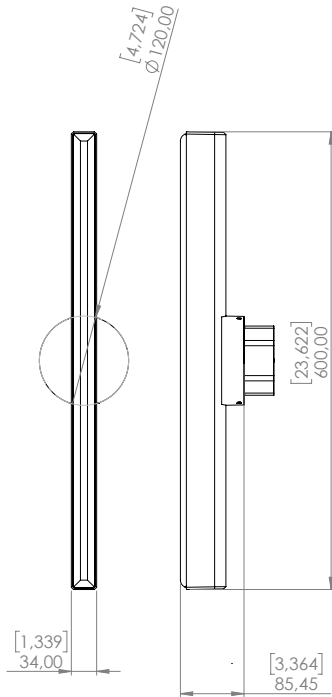

Dimming

Driver Position

** Factory setting*

Global view

mm [inch]

Fixation

mm [inch]

Bronze Finishing

Type

WHITE
VEIN

BROWN
VEIN

Specificity

Led Sources **XICATO LED Strip XFL**

Lumens **300 lm (nominal)**

Watts **10 W**

Weight Kg (lbs) **3.8 [6.61]**

Standard

Colors

Options

Dimming

Driver Position

** Factory setting*

Global view

mm [inch]