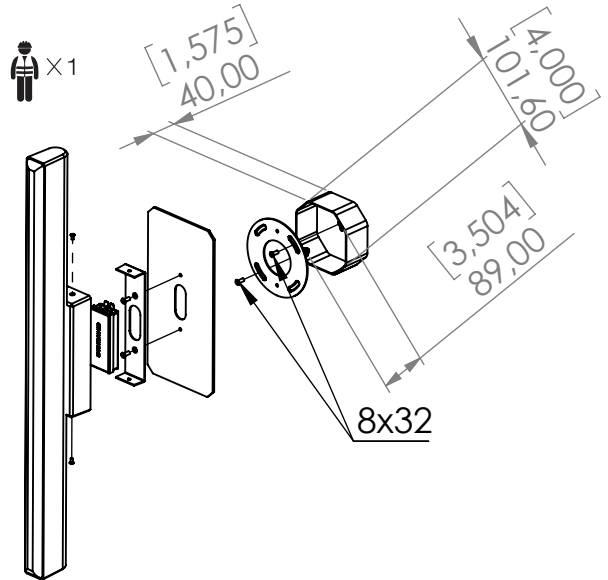

Specificity

Led Sources **XICATO LED Strip XFL**

Lumens **300 lm (nominal)**

Watts **10 W**

Weight Kg (lbs) **3.8 [6.61]**

Standard

Colors

Options

Dimming

Driver Position

** Factory setting*

Global view

mm [inch]

Fixation

mm [inch]

Bronze Finishing

Type

WHITE
VEIN

BROWN
VEIN

Specificity

Led Sources **XICATO LED Strip XFL**

Lumens **300 lm (nominal)**

Watts **10 W**

Weight Kg (lbs) **3.8 [6.61]**