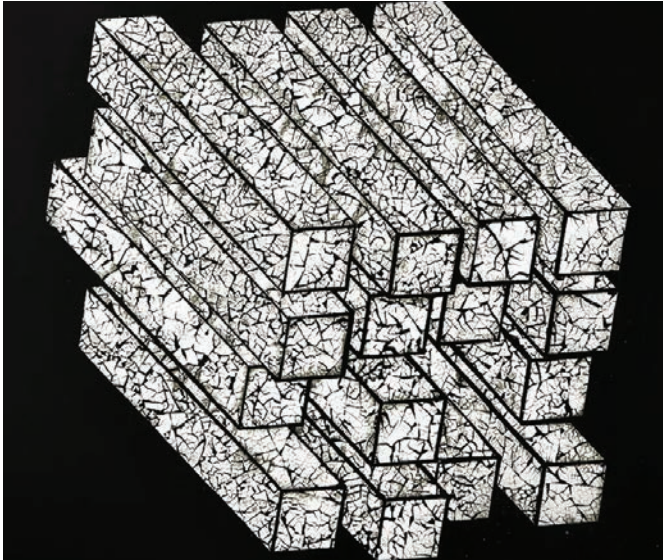

Espacio Series

by DE LA VEGA

Contemporary

United States

Rendered in Eggshell, the Espacio Series explores the innate sense of movement depicted across three canvases evoking the dissemination of time. Coquille d’Oeuf is an old-world Vietnamese lacquer technique used to create delicate and unique surfaces. Each hand placed eggshell is trapped in a layer of resin and lacquer, creating a compellingly beautiful yet durable surface.

PM-DLV-ESPACIO ARTWORK

ITEM NO.

DIMENSIONS

PM-DLV-ESPACIO ARTWORK

47.25" W x 1" D x 47.25" H
Each

ADDITIONAL:

Price upon request.