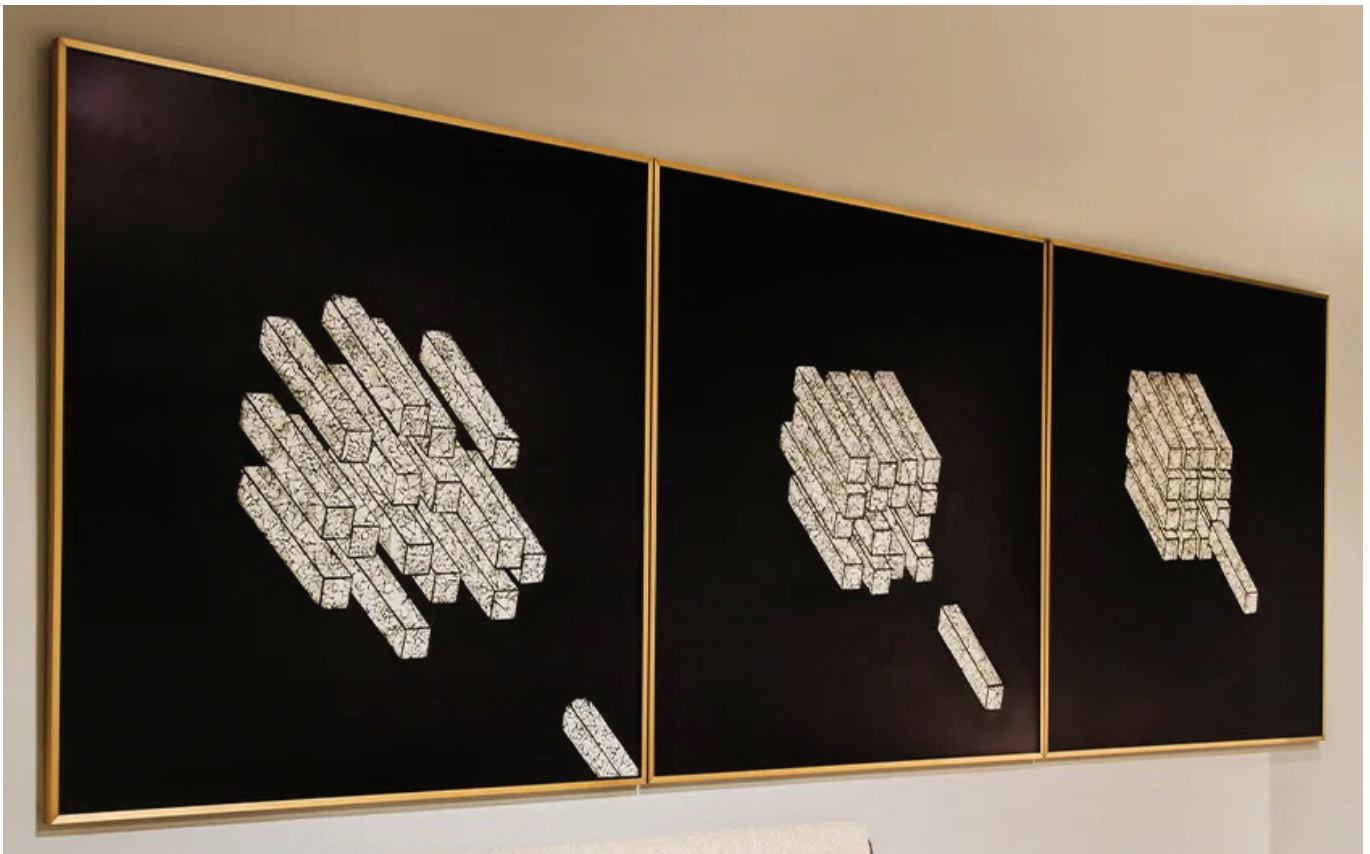

Espacio Series

by DE LA VEGA

Contemporary

United States

Rendered in Eggshell, the Espacio Series explores the innate sense of movement depicted across three canvases evoking the dissemination of time. Coquille d’Oeuf is an old-world Vietnamese lacquer technique used to create delicate and unique surfaces. Each hand placed eggshell is trapped in a layer of resin and lacquer, creating a compellingly beautiful yet durable surface.

PM-DLV-ESPACIO ARTWORK

ITEM NO.

DIMENSIONS

PM-DLV-ESPACIO ARTWORK

47.25" W x 1" D x 47.25" H
Each

ADDITIONAL:

Price upon request.