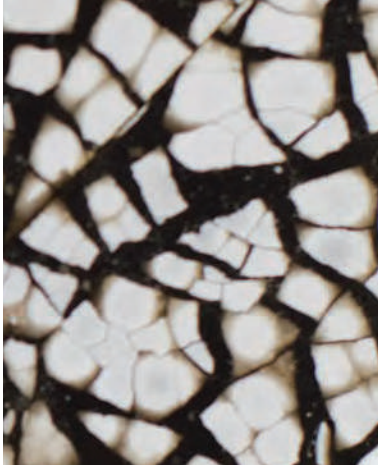

Espelho Mirror
by DE LA VEGA

Contemporary
United States

Mirrors framed in hand-applied Coquille D'Oeuf cracked eggshell and Satin Brass. The detailed edges provide a subtle yet effective accent. PM-DLV-ESPELHO

EGGSHELL OPTIONS:

Espresso
Jade
Black

MIRROR OPTIONS:

Clear
Antique

ADDITIONAL:

Custom sizes available.
Price upon request.

Metal for Espelho
by DE LA VEGA

Gunmetal

Antique Bronze

Oiled-Rubbed Bronze

Satin Brass

Satin Nickel

Eggshell

by DE LA VEGA

Eggshell in Espresso

Eggshell in Jade

Eggshell in Black

COQUILLE D'OEUF

An old-world Vietnamese lacquer technique used to create delicate and unique surfaces. Before there was a white pigment for lacquer, artisans would use bits of duck or chicken egg embedded by hand into the surface.