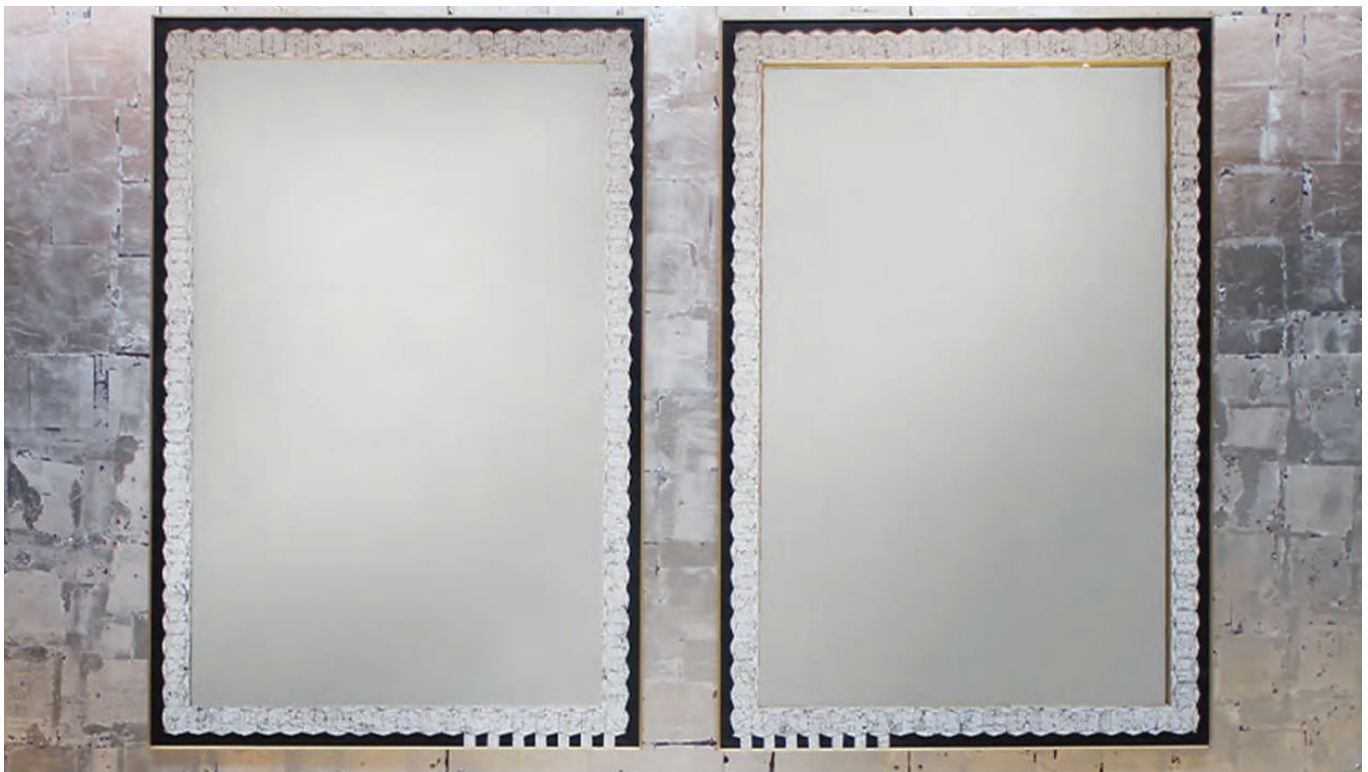

Espelho Mirror
by DE LA VEGA

Contemporary
United States

Mirrors framed in hand-applied Coquille D'Oeuf cracked eggshell and Satin Brass. The detailed edges provide a subtle yet effective accent. PM-DLV-ESPELHO

ESPELHO MIRROR

COUP D'ETAT

ITEM NO.

DIMENSIONS

PM-DLV-ESPELHO

38.5" W x 1/2" D x 56" H

METAL OPTIONS:

Satin Brass
Oil-Rubbed Bronze
Gunmetal
Antique Bronze
Satin Nickel

Eggshell in Black

COQUILLE D'OEUF

An old-world Vietnamese lacquer technique used to create delicate and unique surfaces. Before there was a white pigment for lacquer, artisans would use bits of duck or chicken egg embedded by hand into the surface.

Mirror for Espelho

by DE LA VEGA

Clear

Antique