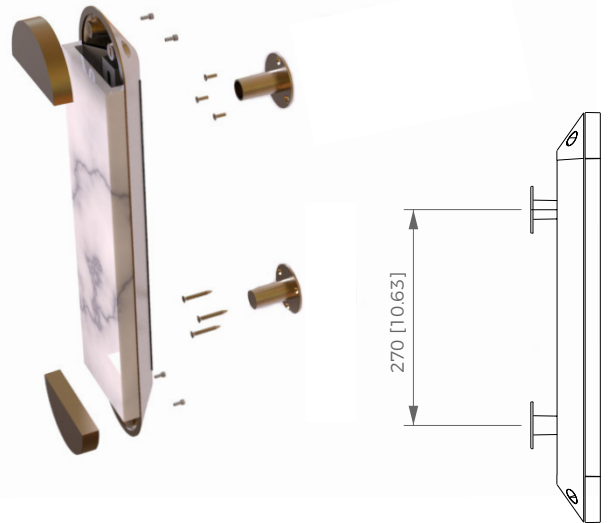

Bronze Finishes

Patinas

- FNRB RAW BRONZE
- FNMB MEDIUM BRONZE
- FNBK BLACK BRONZE

Special

- FNBN BRUSHED NICKEL
- CUSTOM FINISHING ON DEMAND

Alabasters

Type

- WHITE VEIN
- BROWN VEIN