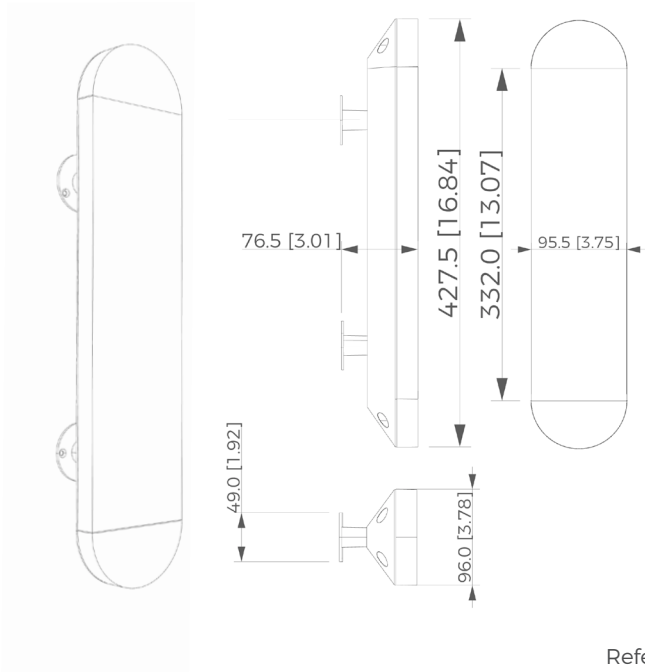

Dimension
mm [in]