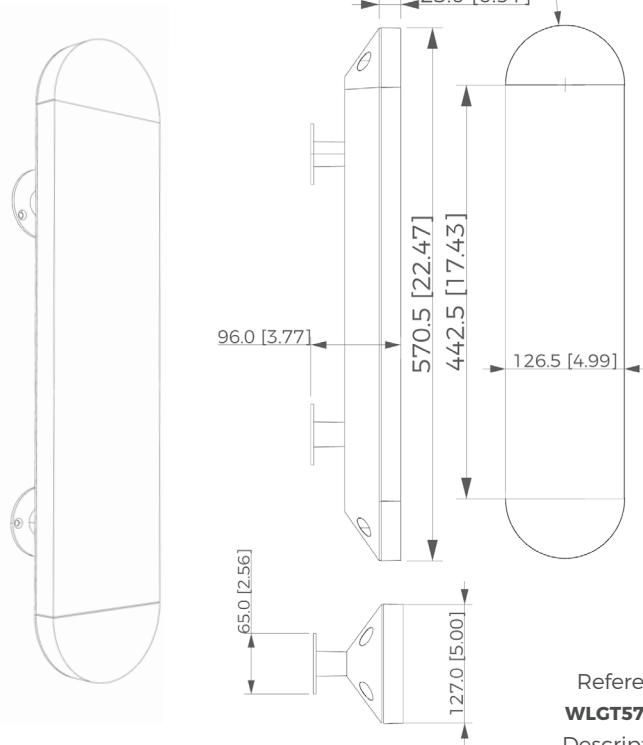

Design Felix Millory

Specificity

Power supply **110-120V / 50-60hz / 24V**
Sources Led **strip LED 24V**
Lumens **500 lm (nominal)**
Watts **10**
Weight lbs [Kg] **8 [3,5]**

Standard

Colors

Dimming

Driver Position

Specificity

- Power supply **110-120V / 50-60hz / 24V**
- Sources Led **strip LED 24V**
- Lumens **630 lm (nominal)**
- Watts **13**
- Weight lbs [Kg] **11 [5]**

- Standard: 110 277V 50-60HZ, CE, CLASS 2, DRY Location, DAMP Location

Special

- FNBN BRUSHED NICKEL
- CUSTOM FINISHING ON DEMAND

Alabasters

Type

- WHITE VEIN
- BROWN VEIN

Dimension
mm [in]

Patinated bronze body - Alabaster diffuser - Protective varnish
Reference **WLGT570RC**
Description
Repairability
Driver and led are replaceable

Handmade in France in our foundry

SCONCE GHOST 570

Design Felix Millory

Specificity

- Power supply **110-120V / 50-60hz / 24V**
- Sources Led **strip LED 24V**
- Lumens **700 lm (nominal)**
- Watts **13**
- Weight lbs [Kg] **13,2 [6]**