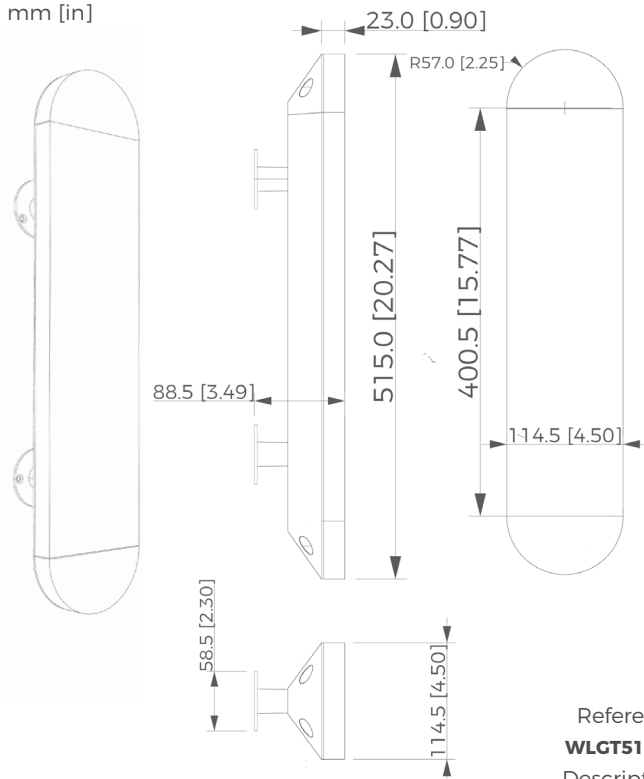

Design Felix Millory

Specificity

Power supply **110-120V / 50-60hz / 24V**
Sources Led **strip LED 24V**
Lumens **500 lm (nominal)**
Watts **10**
Weight lbs [Kg] **8 [3,5]**

Standard

Colors

Dimming

Driver Position

* Workshop setting

Fixing

Bronze Finishes

Patinas

Special

Alabasters

Type

Dimension
mm [in]

Specificity

- Power supply **110-120V / 50-60hz / 24V**
- Sources Led **strip LED 24V**
- Lumens **630 lm (nominal)**
- Watts **13**
- Weight lbs [Kg] **11 [5]**

- Standard: 110 277V 50-60HZ, CE, CLASS 2, DRY Location, DAMP Location