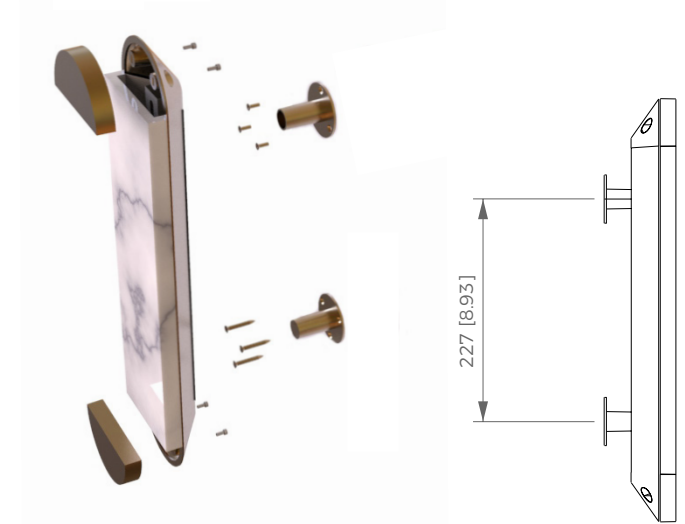

Dimension
mm [in]

Reference
WLGT430RC
Description
Patinated bronze body - Alabaster diffuser - Protective varnish
Repairability
Driver and led are replaceable

Handmade in France in our foundry

SCONCE
GHOST 430

Design Felix Millory

Specificity

Power supply **110-120V / 50-60hz / 24V**
Sources Led **strip LED 24V**
Lumens **500 lm (nominal)**
Watts **10**
Weight lbs [Kg] **8 [3,5]**

Standard

Colors

Dimming

Driver Position

* Workshop setting

Fixing

Bronze Finishes

Patinas

Special

Alabasters

Type

Dimension
mm [in]