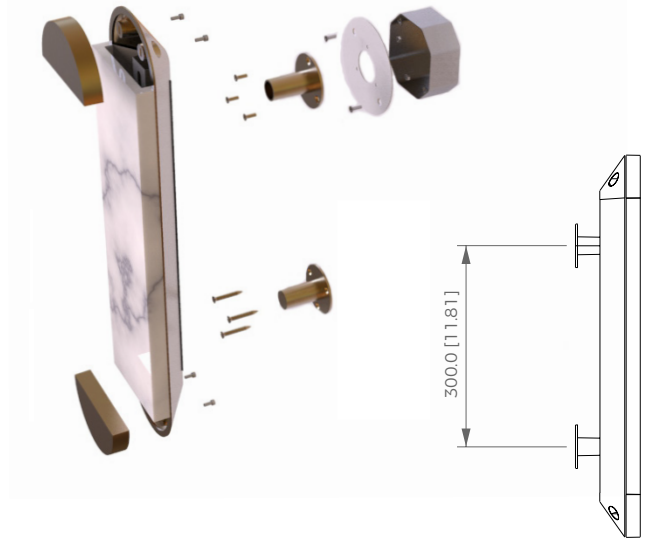

Handmade in France in our foundry

SCONCE GHOST 570

Design Felix Millory

Specificity

- Power supply **110-120V / 50-60hz / 24V**
- Sources Led **strip LED 24V**
- Lumens **700 lm (nominal)**
- Watts **13**
- Weight lbs [Kg] **13,2 [6]**

Standard

Colors

Dimming

Driver Position

* Workshop setting

Fixing

Bronze Finishes

Patinas