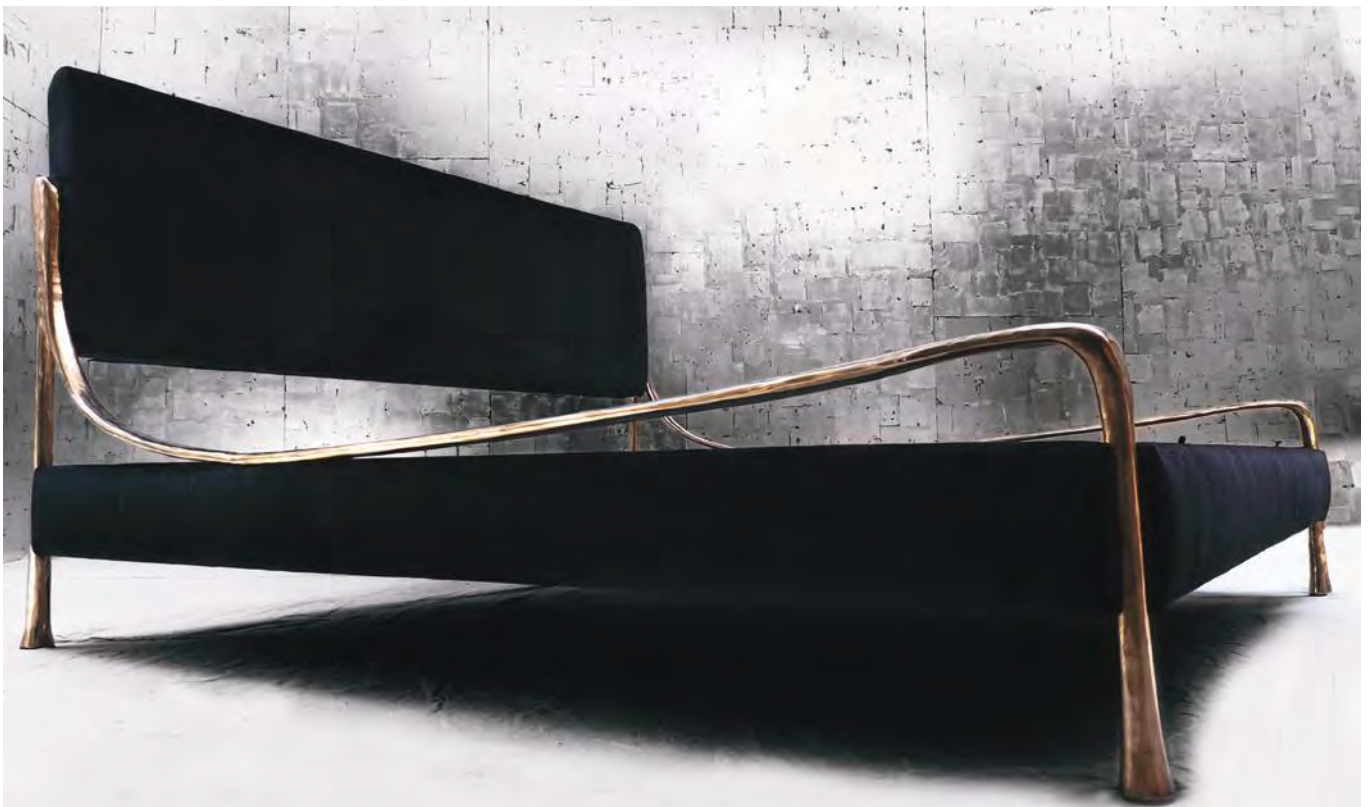

## Giac Bed

by DE LA VEGA

*Contemporary*

United States

The Giac collection is defined by its sinuous cast frame & elegant form. The bed design was conceived from the Giac Chair but cast in silicone bronze making this a very substantial piece.

**Queen** UB-DLV-GIAC BED-QN  
**King** UB-DLV-GIAC BED-KG  
**Cal King** UB-DLV-GIAC BED-CKG

## GIAC BED

# COUP D'ETAT

---

ITEM NO.	DIMENSIONS	UPHOLSTERY DETAIL
----------	------------	-------------------

---

<b>Queen</b> UB-DLV-GIAC BED-QN	68 3/8" W x 89 7/8" D x 43" H	COM: 10 yds COL: 180 sq ft
------------------------------------	-------------------------------	-------------------------------