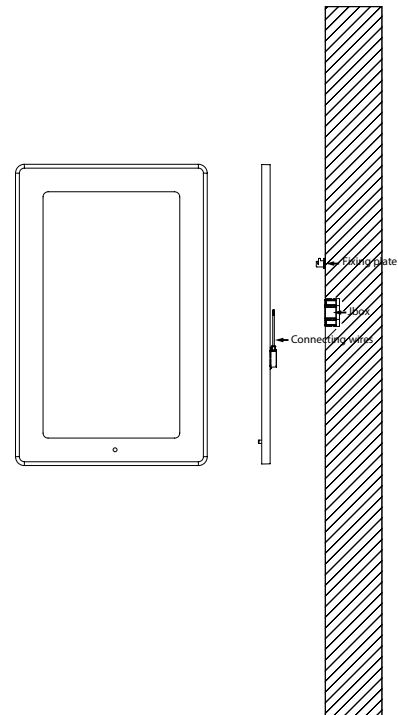

MIRROR HUBLOT 1000

Référence
MIHT1000RC

Description
Body lamp patinated bronze - Protective varnish - Alabaster diffuser
120 VAC / 50-60hz / 24V

Specificity

Sources Lumens	strip LED 24V
Lumens	1524 lm (nominal)
Watts	16
Weight (lbs)	50

Certificates		Class 2	Dry location	Damp location	
		CRI-Ra 98	120 VAC 50-60HZ	DMX	
Colors	2700K*	3000K	4000K		
	Dimming	Triac	0.10V*	Dali	Other

Fixing

* Factory setting

Patinas

Alabaster