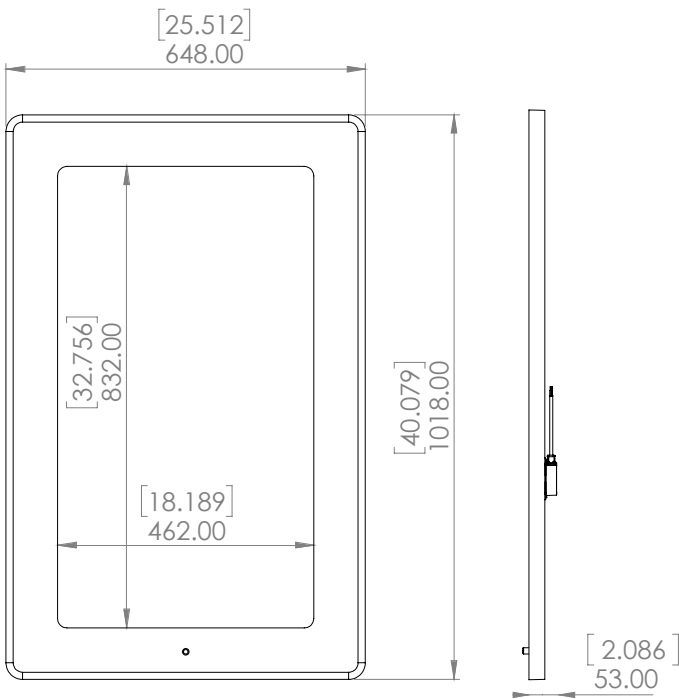

# MIRROR HUBLOT 1000

**Référence**  
MIHT1000RC

**Description**  
Body lamp patinated bronze - Protective varnish - Alabaster diffuser  
120 VAC / 50-60hz / 24V

## Specificity

<b>Sources Lumens</b>	strip LED 24V
<b>Lumens</b>	1524 lm (nominal)
<b>Watts</b>	16
<b>Weight (lbs)</b>	50

<b>Certificates</b>		Class 2	Dry location	Damp location
		CRI-Ra 98	120 VAC 50-60HZ	DMX
<b>Colors</b>	2700K*	3000K	4000K	
	<b>Dimming</b>	Triac	0.10V*	Dali