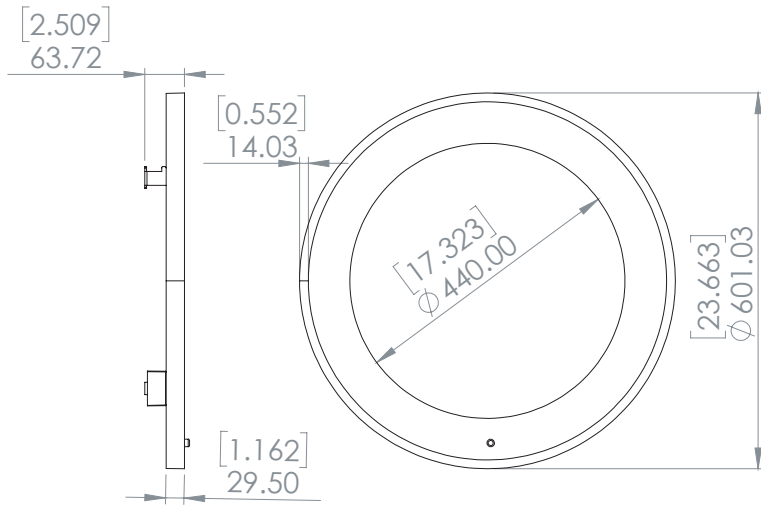

MIRROR HUBLOT 600

Design Yves Macheret

Référence
MIHT600RO

Description
Body lamp patinates bronze - Protective varnish - Alabaster diffuser
120 VAC / 50-60hz / 24V - LED cannot be changed

Specificity

Sources Lumens	strip LED 24V
Lumens	816 lm (nominal)
Watts	13
Weight (lbs)	35

Certificates		Class 2	Dry location	Damp location
Standard	LED	CRI-Ra 98	120 VAC 50-60HZ	DIMM
Colors	2700K*	3000K	4000K	
Dimming	Triac	0.10V*	Dali	Other

Fixing

* Factory setting

Patinas

Alabaster

MIRROR HUBLOT 900

Référence
MIHT900RO

Description
Body lamp patinates bronze - Protective varnish - Alabaster diffuser
120 VAC / 50-60hz / 24V

Specificity

Sources Lumens	strip LED 24V				
Lumens	1224 lm (nominal)				
Watts	16				
Weight (lbs)	52.5				
Certificates	<table border="0"> <tr> <td></td> <td>Class 2</td> <td>Dry location</td> <td>Damp location</td> </tr> </table>		Class 2	Dry location	Damp location
	Class 2	Dry location	Damp location		
Standard	<table border="0"> <tr> <td>LED</td> <td>CRI-Ra 98</td> <td>120 VAC 50-60HZ</td> <td>DMX</td> </tr> </table>	LED	CRI-Ra 98	120 VAC 50-60HZ	DMX
LED	CRI-Ra 98	120 VAC 50-60HZ	DMX		
Colors	<table border="0"> <tr> <td>2700K*</td> <td>3000K</td> <td>4000K</td> </tr> </table>	2700K*	3000K	4000K	
2700K*	3000K	4000K			
Dimming	<table border="0"> <tr> <td>Triac*</td> <td>Other</td> </tr> </table>	Triac*	Other		
Triac*	Other				