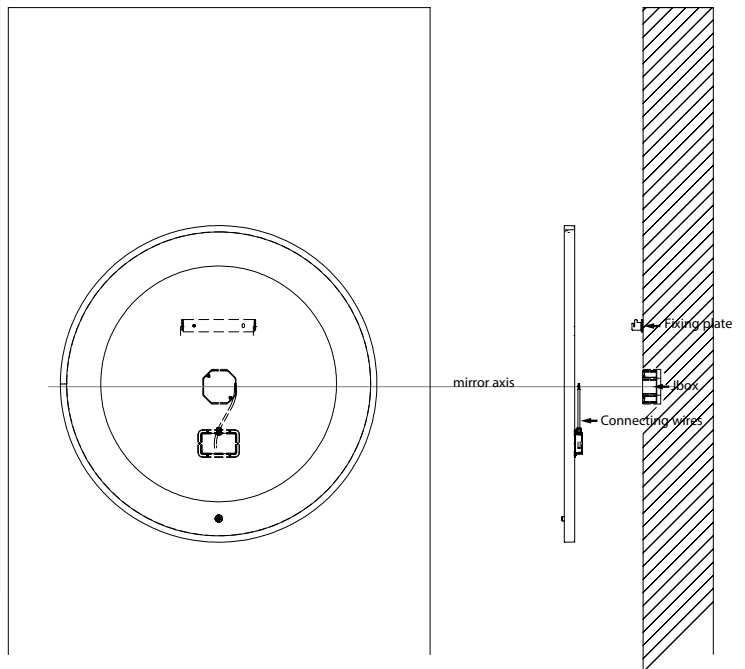

MIRROR HUBLOT 900

Référence
MIHT900RO

Description
Body lamp patinates bronze - Protective varnish - Alabaster diffuser
120 VAC / 50-60hz / 24V

Specificity

Sources Lumens	strip LED 24V
Lumens	1224 lm (nominal)
Watts	16
Weight (lbs)	52.5
Certificates	<table border="0"> <tr> <td></td> <td>Class 2</td> <td>Dry location</td> <td>Damp location</td> </tr> </table>
Standard	<table border="0"> <tr> <td>LED</td> <td>CRI-Ra 98</td> <td>120 VAC 50-60HZ</td> <td>DMX</td> </tr> </table>
Colors	<table border="0"> <tr> <td>2700K*</td> <td>3000K</td> <td>4000K</td> </tr> </table>
Dimming	<table border="0"> <tr> <td>Triac*</td> <td>Other</td> </tr> </table>

Fixing

* Factory setting

Patinas

Alabaster