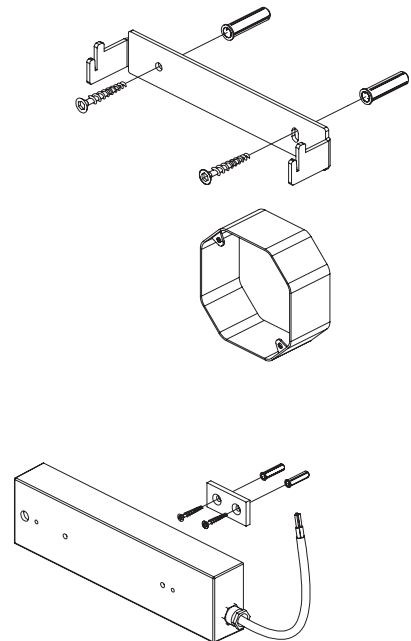

MIRROR HUBLOT 600

Design Yves Macheret

Référence
MIHT600RO

Description
Body lamp patinates bronze - Protective varnish - Alabaster diffuser
120 VAC / 50-60hz / 24V - LED cannot be changed

Specificity

Sources Lumens	strip LED 24V
Lumens	816 lm (nominal)
Watts	13
Weight (lbs)	35

Certificates		Class 2	Dry location	Damp location
Standard	LED	CRI-Ra 98	120 VAC 50-60HZ	DIMM
Colors	2700K*	3000K	4000K	
Dimming	Triac	0.10V*	Dali	Other

Fixing

* Factory setting

Patinas

Alabaster