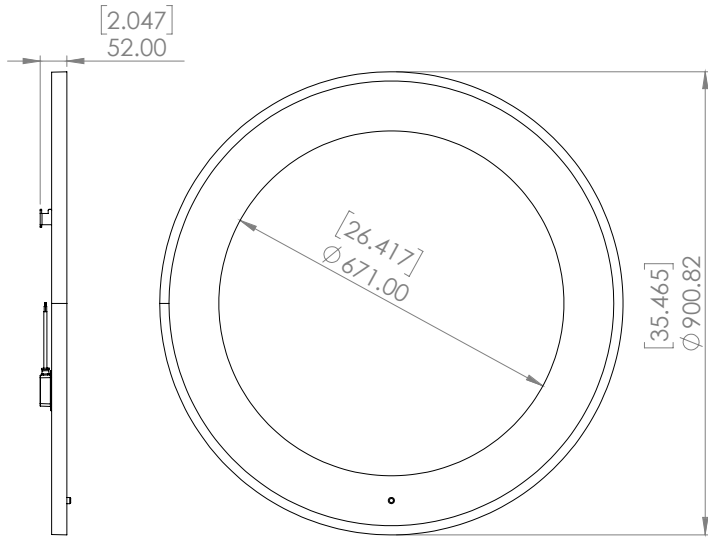

MIRROR HUBLOT 900

Référence
MIHT900RO

Description
Body lamp patinates bronze - Protective varnish - Alabaster diffuser
120 VAC / 50-60hz / 24V

Specificity

Sources Lumens	strip LED 24V
Lumens	1224 lm (nominal)
Watts	16
Weight (lbs)	52.5
Certificates	<table border="0"> <tr> <td></td> <td>Class 2</td> <td>Dry location</td> <td>Damp location</td> </tr> </table>
Standard	<table border="0"> <tr> <td>LED</td> <td>CRI-Ra 98</td> <td>120 VAC 50-60HZ</td> <td>DMX</td> </tr> </table>
Colors	<table border="0"> <tr> <td>2700K*</td> <td>3000K</td> <td>4000K</td> </tr> </table>
Dimming	<table border="0"> <tr> <td>Triac*</td> <td>Other</td> </tr> </table>

Fixing

* Factory setting

Patinas

Alabaster