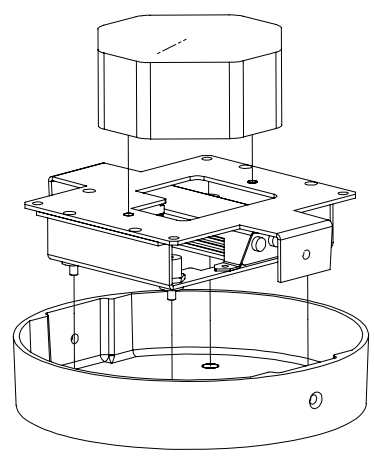

Fixation

Bronze Finishings

Patinas

FNRB
RAW
BRASS

FNMB
MEDIUM
BRASS

FNBK
BLACK
BRASS

Special

FNBN
BRUSHED
NICKEL

CUSTOM
FINISHING
ON DEMAND

Alabasters

Type

WHITE
VEIN

BROWN
VEIN