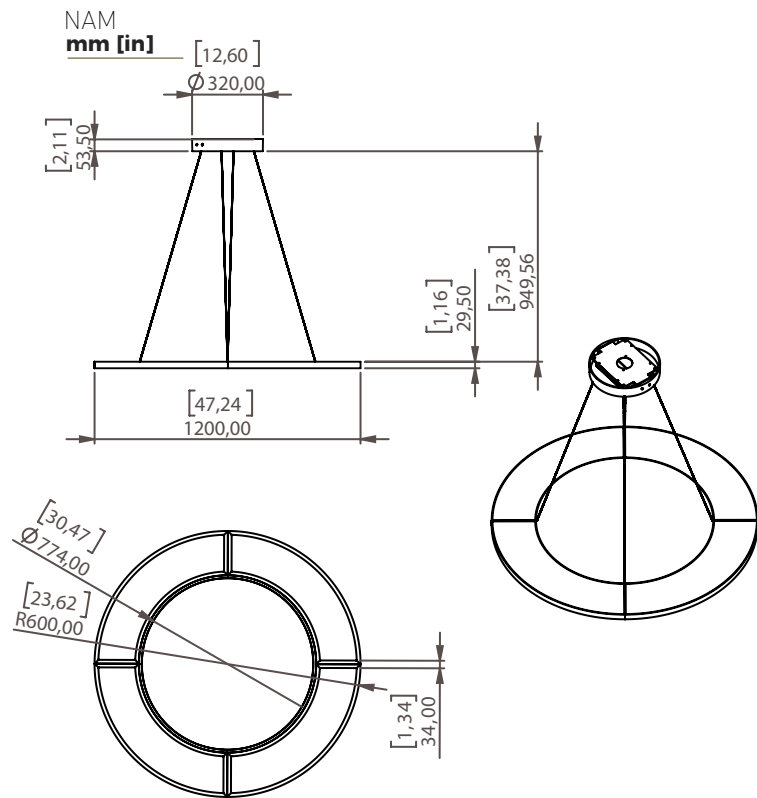

PENDANT HUBLOT 1200 RO

Design Yves Macheret

SUHT1200RO
Description
Patinated bronze body - Protective varnish - Alabaster diffuser
Handmade in France

Specificity

- Led Sources **strip LED 24V**
- Power Supply **120-277 VAC / 50/60hz**
- Lumens **2760 lm (nominal)**
- Watts **46 W**
- Weight kg (lbs) **60[132]**