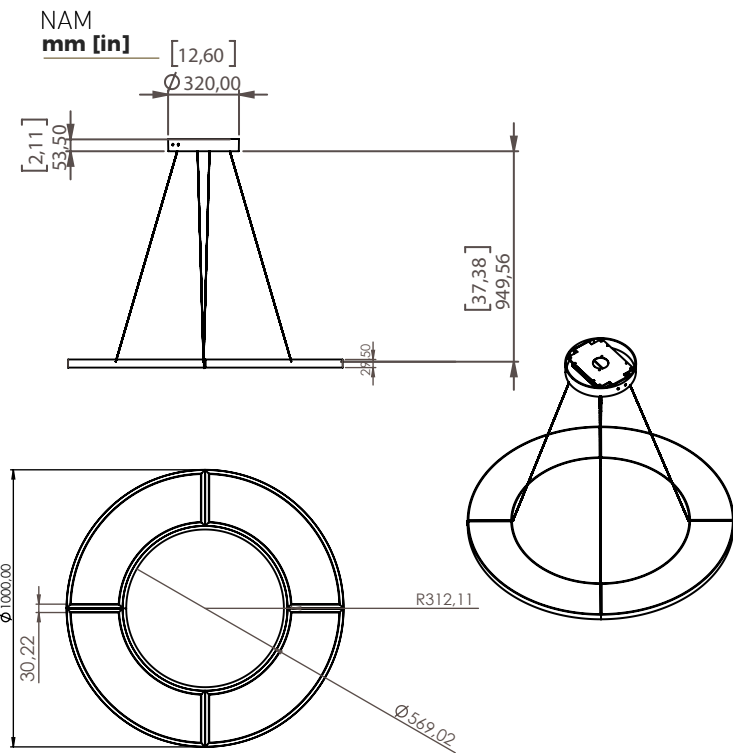

PENDANT HUBLOT 1000 RO

Design Yves Macheret

SUHT1000RO
Description
Patinated bronze body - Protective varnish - Alabaster diffuser
Handmade in France

Specificity

- Led Sources **strip LED 24V**
- Power Supply **120-277 VAC / 50/60hz**
- Lumens **2760 lm (nominal)**
- Watts **46 W**
- Weight kg (lbs) **60[132]**

PENDANT HUBLOT 1200 RO

Design Yves Macheret

SUHT1200RO
Description
Patinated bronze body - Protective varnish - Alabaster diffuser
Handmade in France

Specificity

- Led Sources **strip LED 24V**
- Power Supply **120-277 VAC / 50/60hz**
- Lumens **2760 lm (nominal)**
- Watts **46 W**
- Weight kg (lbs) **60[132]**