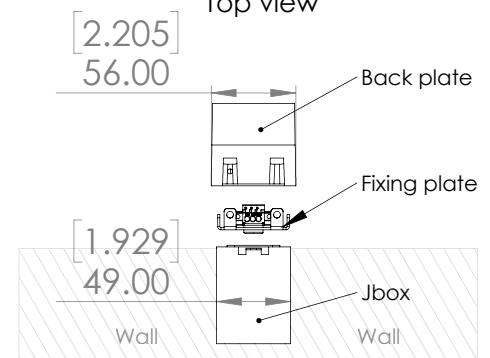

WALL LAMP HUBLOT 750

Référence
WLHT750RC
Description

Body lamp patinates bronze - Protective varnish - Alabaster diffuser
120 VAC / 50-60hz / 24V - LED cannot be changed

	Specificity
Sources Lumens	strip LED 24V
Lumens	850 lm (nominal)
Watts	13
Weight (lbs)	16
Certificates	
Standard	
Options	
Colors	
Dimming	

Fixing

Top view

* Factory setting

Patinas

Alabaster