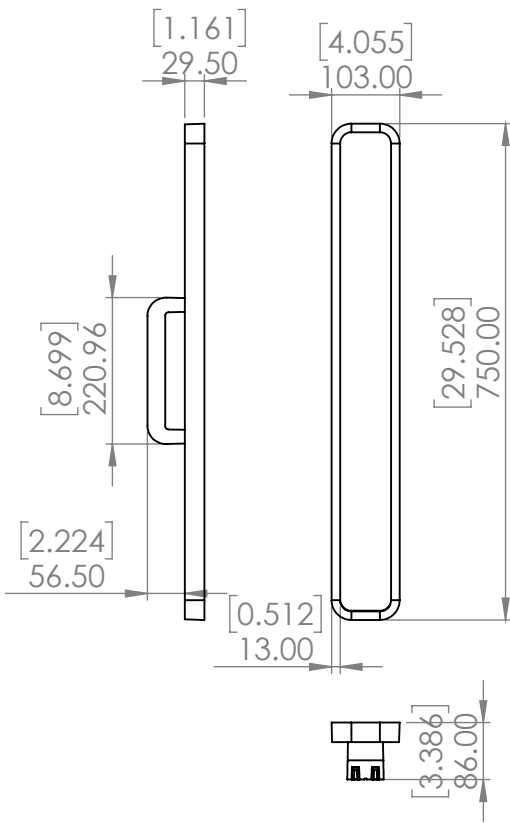

WALL LAMP HUBLOT 750

Référence
WLHT750RC
Description

Body lamp patinates bronze - Protective varnish - Alabaster diffuser
120 VAC / 50-60hz / 24V - LED cannot be changed