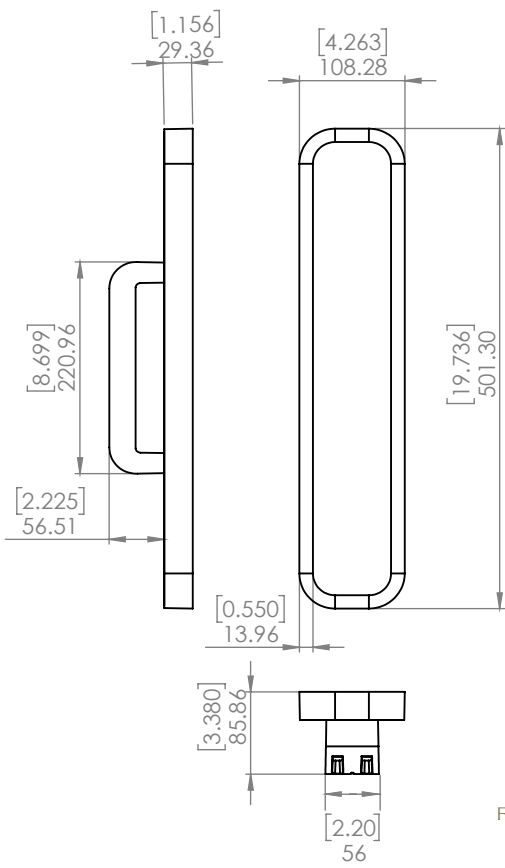

WALL LAMP HUBLOT 500

RÉFÉRENCE
WLHT500RC

DESCRIPTION
Body lamp patinates bronze - Protective varnish - Alabaster diffuser
120 VAC / 60hz / 24V