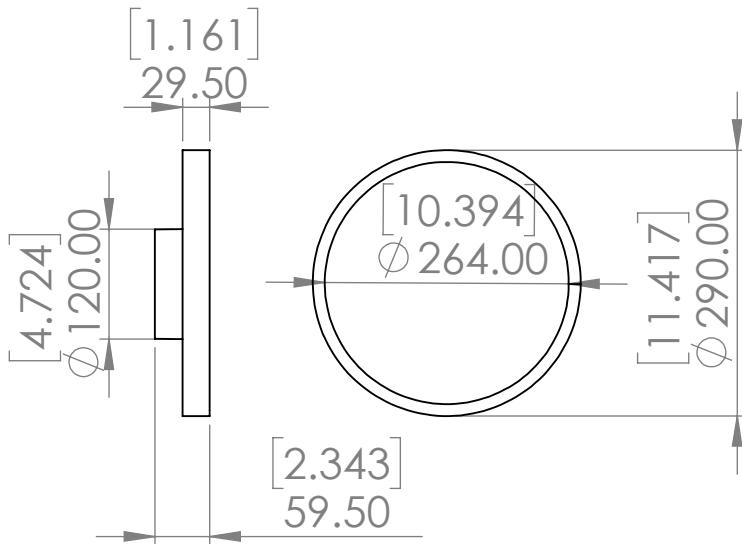

# WALL LAMP HUBLOT 295

Design Yves Macheret

RÉFÉRENCE  
WLHT295RO

DESCRIPTION  
*Body lamp patinates bronze - Protective varnish - Alabaster diffuser*  
120 VAC / 60hz / 24V

## SPECIFICITY

SOURCES	strip LED 24V	
LUMENS	400 lm	
WATTS	10	
WEIGHT (LBS)	11	
CERTIFICATES		Class 2
STANDARD		    
COLORS	 *	 
DIMMING	 *	  