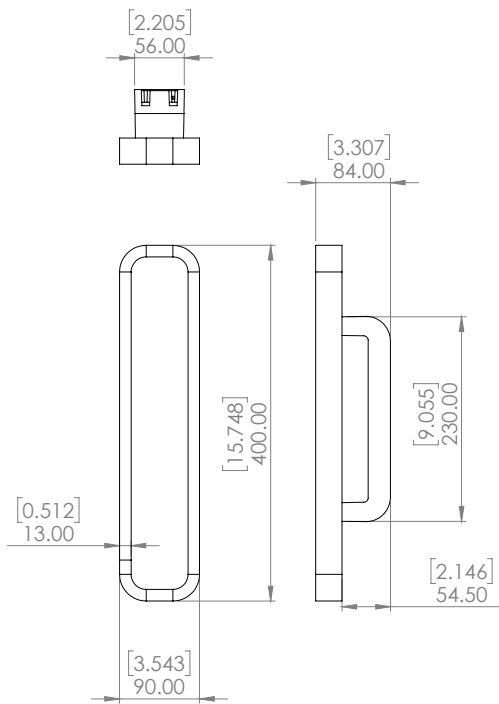

WALL LAMP HUBLOT 400

By YVES MACHERET