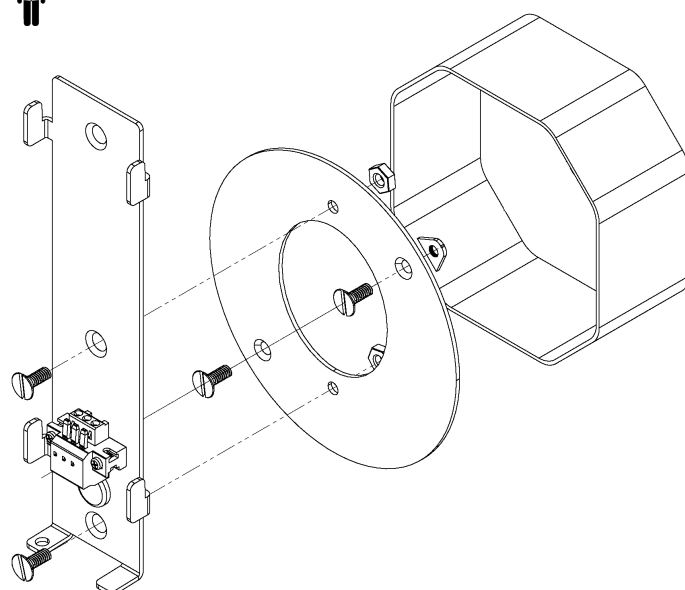

Bronze Finishing

Patinas

Special

Alabasters

Type