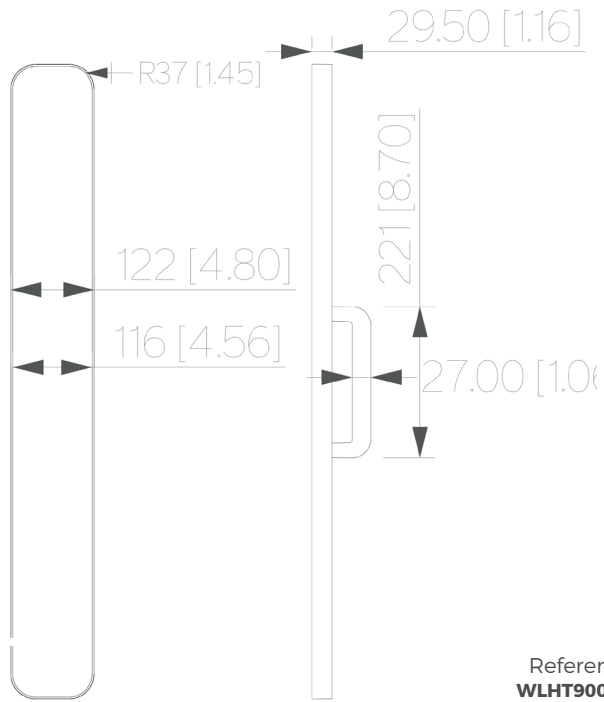

## Type

WHITE  
VEINBROWN  
VEIN

**Dimension**  
mm [in]

Reference  
**WLHT900RC**

Description

**Patinated bronze body - Alabaster diffuser - Protective varnish**

Reparability

**Driver and led are replaceable**