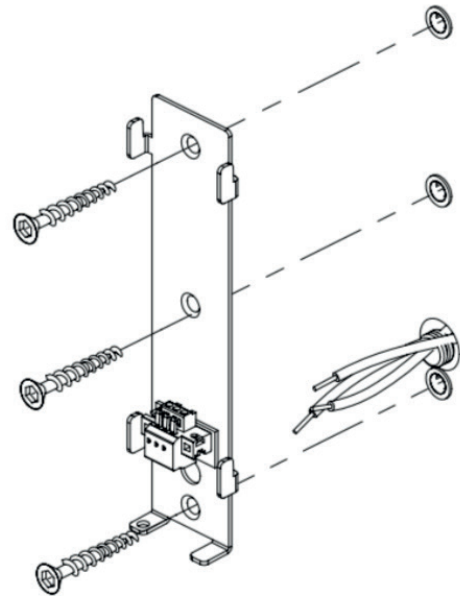

Fixing

Bronze Finishes

Patinas

FNRB
RAW
BRONZE

FNMB
MEDIUM
BRONZE

FNBK
BLACK
BRONZE

Special

FNBN
BRUSHED
NICKEL

CUSTOM
FINISHING
ON DEMAND

Alabasters

Type

WHITE
VEIN

BROWN
VEIN