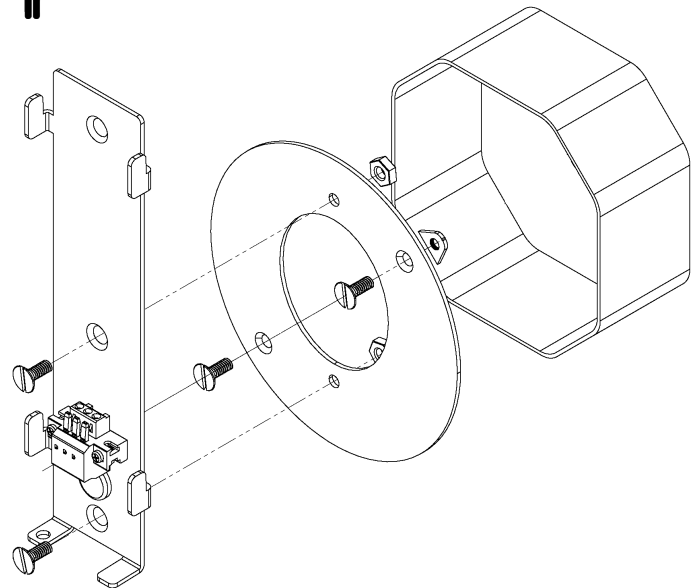

Fixation

*Factory setting

Bronze Finishing

Patinas

Special

Alabasters

Type