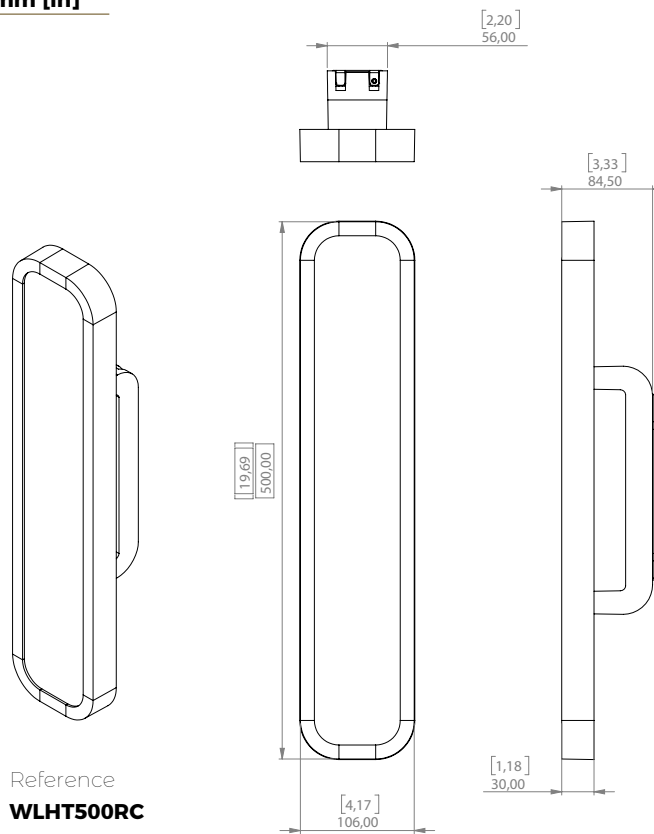

**FNBN**  
BRUSHED  
NICKEL

**CUSTOM**  
FINISHING  
ON DEMAND

**Alabasters**

Type

**WHITE**  
VEIN

**BROWN**  
VEIN

mm [in]

Reference