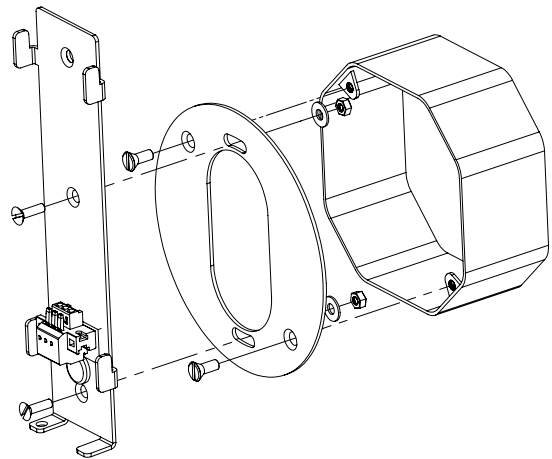

WALL LAMP HUBLOT 400

By YVES MACHERET

REFERENCE
WLHT400RC

DESCRIPTION
Body lamp patinates bronze - Protective varnish - Alabaster diffuser
120 VAC / 60hz / 24V

SPECIFICITY

SOURCES	strip LED 24V					
LUMENS	700 lm					
WATTS	8					
WEIGHT (LBS)	14					
CERTIFICATES		Class 2				
STANDARD		CRI-Ra 98	120 VAC 50-60HZ		Dry location	Damp location
COLORS	2700K*	3000K	4000K			
DIMMING	Triac*	0.10V	Other			

FIXING

* Standard setting

PATINAS

ALABASTER