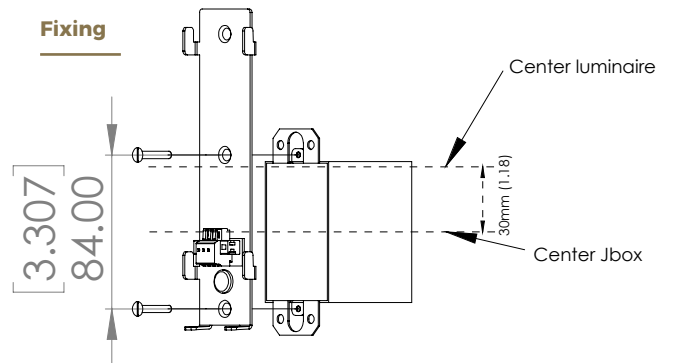

WALL LAMP HUBLOT 750

Référence
WLHT750RC
Description

Body lamp patinates bronze - Protective varnish - Alabaster diffuser
120 VAC / 50-60hz / 24V - LED cannot be changed

	Specificity
Sources Lumens	strip LED 24V
Lumens	850 lm (nominal)
Watts	13
Weight (lbs)	16
Certificates	
Standard	
Options	
Colors	
Dimming	

Fixing

Top view

* Factory setting

Patinas

Alabaster