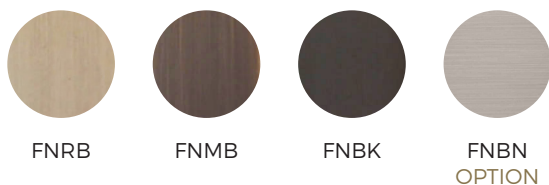

WALL LAMP HUBLOT 400

By YVES MACHERET

REFERENCE
WLHT400RC

DESCRIPTION
Body lamp patinates bronze - Protective varnish - Alabaster diffuser
120 VAC / 60hz / 24V

SPECIFICITY

SOURCES	strip LED 24V					
LUMENS	700 lm					
WATTS	8					
WEIGHT (LBS)	14					
CERTIFICATES		Class 2				
STANDARD		CRI-Ra 98	120 VAC 50-60HZ		Dry location	Damp location
COLORS	2700K*	3000K	4000K			
DIMMING	Triac*	0.10V	Other			

FIXING

* Standard setting

PATINAS

ALABASTER