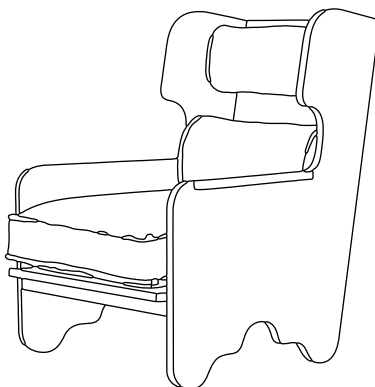

HAGA CHAIR

COUP STUDIO

HAGA CHAIR

Item No.	Dimensions	Seat	Arm Height	Weight
UP-CS-82	31.5" W x 34.5" D x 40" H	16.5" H (to Crown) x 22" D	22"	70 lbs

Wood Finish Options

- Walnut
- Oiled Walnut
- Saddle
- Natural Oak
- Midnight
- Midnight Gloss

Upholstery Detail

- COM: 3.5 yards (Plain 54" Wide)
- COL: 75 sq. ft (15% Upcharge)
- Trim: 7 yardsyards Cord with Flange
or 1 yards Self Welt

Lead Time

14 - 16 Weeks

Additional Info

Custom sizes and finishes available.

HAGA OTTOMAN

COUP STUDIO

HAGA OTTOMAN

Item No.	Dimensions	Weight
UP-CS-82-OTTOMAN	30" W x 24" D x 16.5" H	30 lbs

Wood Finish Options	Upholstery Detail	Lead Time
Walnut	COM: 2.5 yards (Plain 54" Wide)	14 - 16 Weeks
Oiled Walnut	COL: 45 sq. ft (15% Upcharge)	
Saddle	Trim: 3 yardsyards Cord with Flange	Additional Info
Natural Oak	or 1 yards Self Welt	Custom sizes and finishes available.
Midnight		
Midnight Gloss		