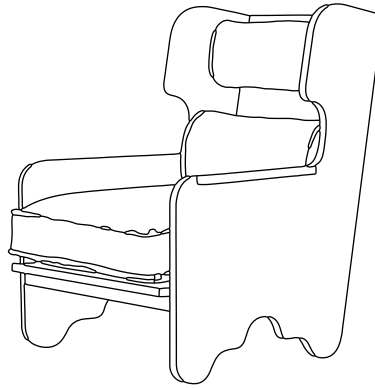

HAGA CHAIR

COUP STUDIO

HAGA CHAIR

| Item No. | Dimensions | Seat | Arm Height | Weight |
|----------|---------------------------|----------------------------|------------|--------|
| UP-CS-82 | 31.5" W x 34.5" D x 40" H | 16.5" H (to Crown) x 22" D | 22" | 70 lbs |

Wood Finish Options

- Walnut
- Oiled Walnut
- Saddle
- Natural Oak
- Midnight
- Midnight Gloss

Upholstery Detail

- COM: 3.5 yards (Plain 54" Wide)
- COL: 75 sq. ft (15% Upcharge)
- Trim: 7 yards (with Flange) or 1 yard COM