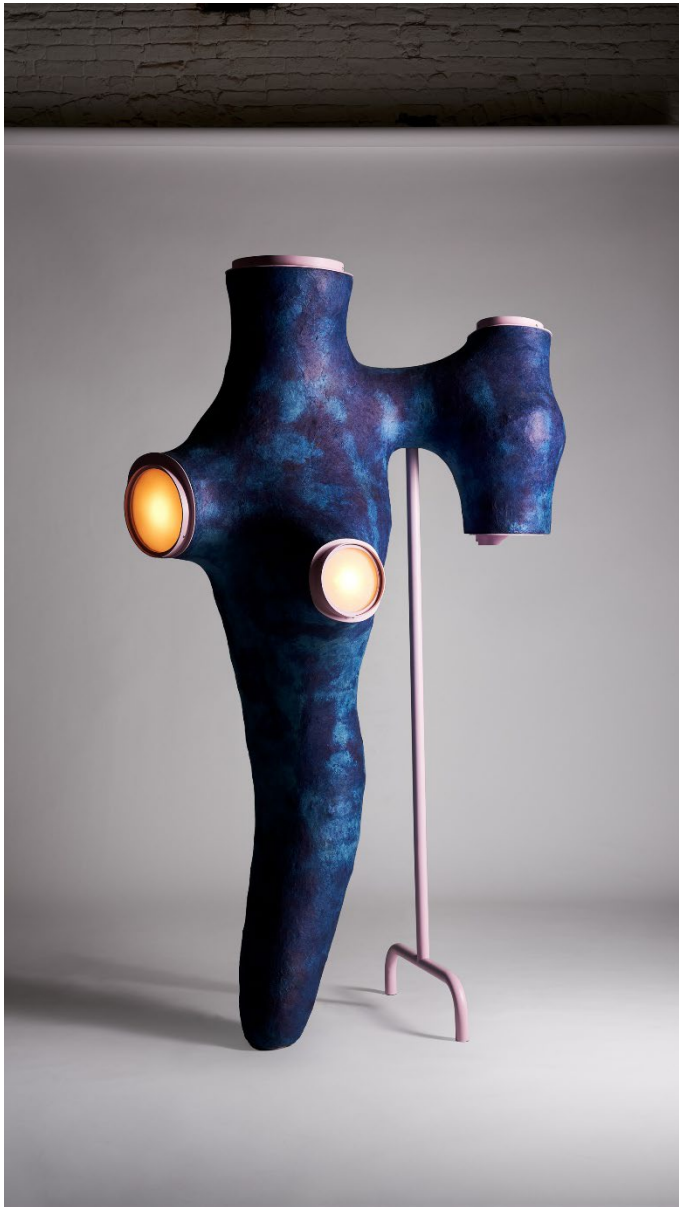

HIVE LAMP

Year: 2021

Production: 10 Unique editions

Dimensions: 45"L x 30"W x 75"H

Materials: Painted steel, wood, foam, handmade and pigmented paper, cast glass, lighting.

Price Upon Request.