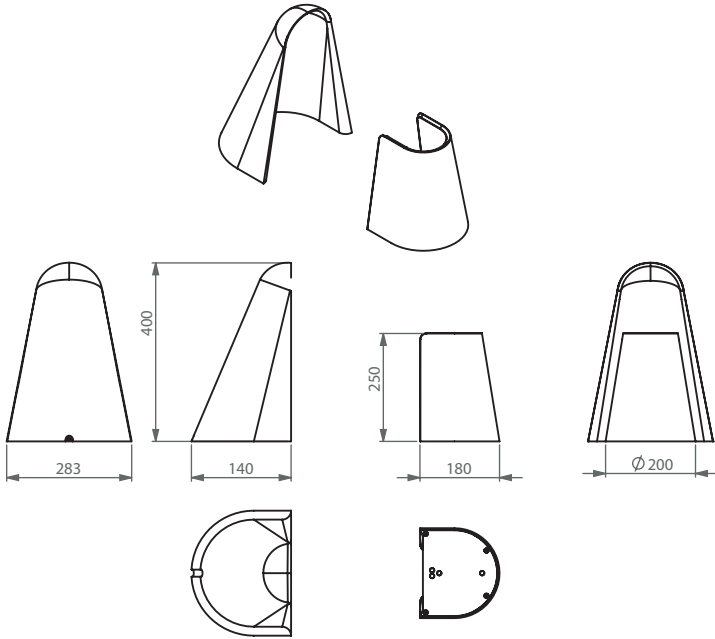

Reference

TLIA400CO

Description

Patinated bronze body - Protective varnish

Handmade in France

Specificity

Led Sources	LED COB 120-277VAC / 50-60hz / 9V		
Lumens	388 lm		
Watts	12 W		
Weight kg (lbs)	7.3 [16]		
Standard	LED	CRI-Ra 98	UL LISTED
Colors	2700K*	3000K	
Dimming	Triac*	0.10V	Dali
Driver Position	INSIDE*	REMOTE	REMOTE

* Factory setting

Fixation

Bronze Finishing

Patinas

Special