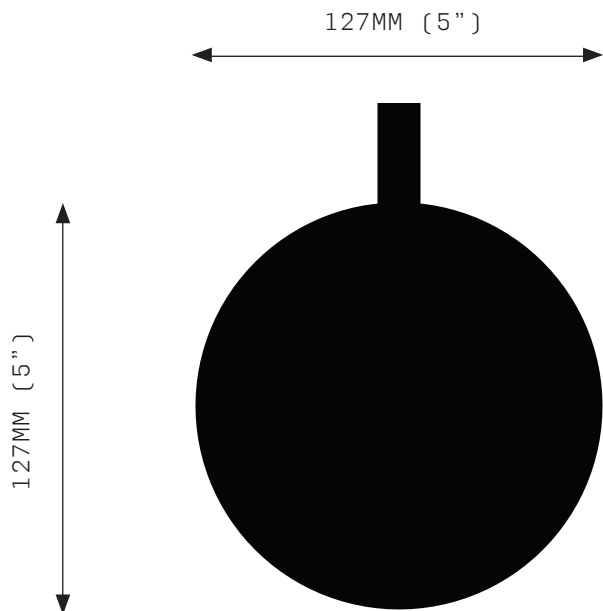

IRIS MONO

FRONT VIEW