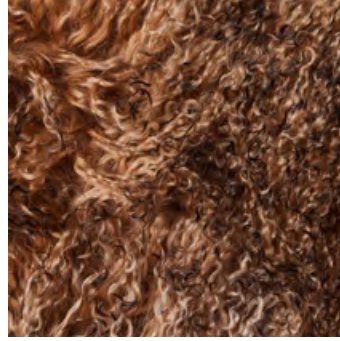

## IVORY

TIBETAN SHEEPSKIN

100% SHEEPSKIN

Arctic Sunrise

Sunset

Warm Sand

Ivory

Light Grey

## TIBETAN SHEEPSKIN

---

Go wild with TIBETAN SHEEPSKIN—long, curly locks that deliver luxe texture and dramatic flair. Ethically sourced and irresistibly soft, it's the perfect accent to add chic, untamed vibes to any space. Bold, plush, and unapologetically stylish.

NUMBER:  
FB-CS-701

WIDTH:  
53" X 20" (SIZING MAY VARY)

MINIMUM ORDER:  
2 Full Hides

CONTENT:  
100% SHEEPSKIN

WOOL LENGTH:  
4 - 6"

---

MADE IN DENMARK

PRICE UPON REQUEST