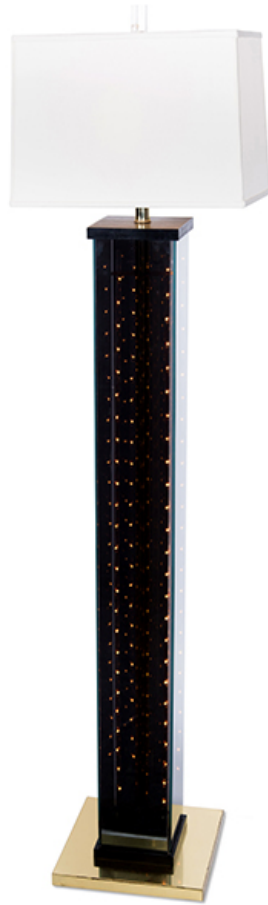

COUP D'ETAT

Infinity Floor Lamp

c. 1970

France

Glass encased lighted floor lamp on brass base.

15" W x 61" H x 10" D

LF-VA-0915-02 \$ 3,250