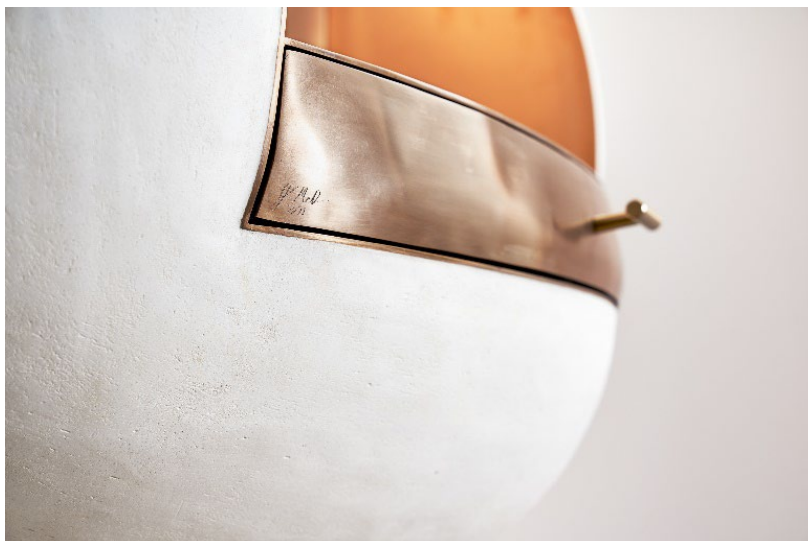

INNERSECTION VANITY

Year: 2021

Production: 8 Unique editions

Dimensions: 48"H x 36"W x 12"D

Materials: Wood, foam, bronze, gypsum cement, mirror.

Price Upon Request.