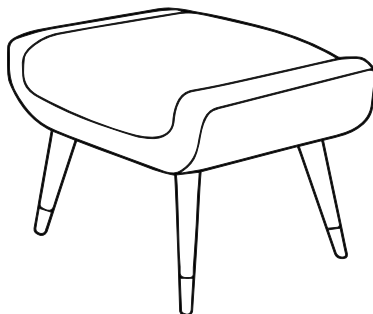

ITALIAN CLUB CHAIR

COUP STUDIO

ITALIAN CLUB CHAIR

Item No.	Dimensions	Seat	Arm Height	Weight
UP-CS-07B	31" W x 31" D x 35" H	17" H (to Crown) x 17.5" W x 20" D	25.5"	60 lbs
UP-CS-07B-GRADED-IN	31" W x 31" D x 35" H	17" H (to Crown) x 17.5" W x 20" D	25.5"	60 lbs

Graded-In Options

New Zealand Sheepskin

ITALIAN CLUB OTTOMAN

COUP STUDIO

ITALIAN CLUB OTTOMAN

Item No.	Dimensions	Weight
UP-CS-07-OTTOMAN	20" W x 16" D x 15" H	15 lbs
UP-CS-07-OTTOMAN-GRADED-IN	20" W x 16" D x 15" H	15 lbs

Wood Finish Options

- Walnut
- Oiled Walnut
- Saddle
- Natural Oak
- Midnight
- Midnight Gloss

Upholstery Detail

- COM: 2 yards (Plain 54" Wide)
- COL: 35 sq. ft. (15% Upcharge)
- Trim: 4.5 yards Cord with Flange