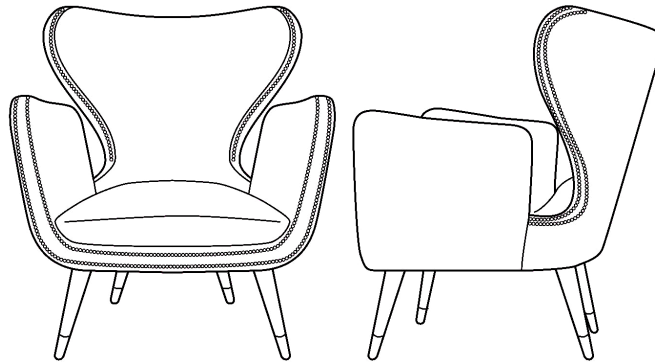

ITALIAN CLUB CHAIR

COUP STUDIO

ITALIAN CLUB CHAIR

Item No.	Dimensions	Seat	Arm Height	Weight
UP-CS-07B	31" W x 31" D x 35" H	17" H (to Crown) x 17.5" W x 20" D	25.5"	60 lbs
UP-CS-07B-GRADED-IN	31" W x 31" D x 35" H	17" H (to Crown) x 17.5" W x 20" D	25.5"	60 lbs

Wood Finish Options

- Walnut
- Oiled Walnut
- Saddle
- Natural Oak
- Midnight
- Midnight Gloss

Upholstery Detail

- COM: 5 yards (Plain 54" Wide)
- COL: 90 sq. ft. (15% Upcharge)
- Trim: 12 yards Cord with Flange

Graded-In Options

New Zealand Sheepskin

ITALIAN CLUB OTTOMAN

COUP STUDIO

ITALIAN CLUB OTTOMAN

Item No.	Dimensions	Weight
UP-CS-07-OTTOMAN	20" W x 16" D x 15" H	15 lbs
UP-CS-07-OTTOMAN-GRADED-IN	20" W x 16" D x 15" H	15 lbs