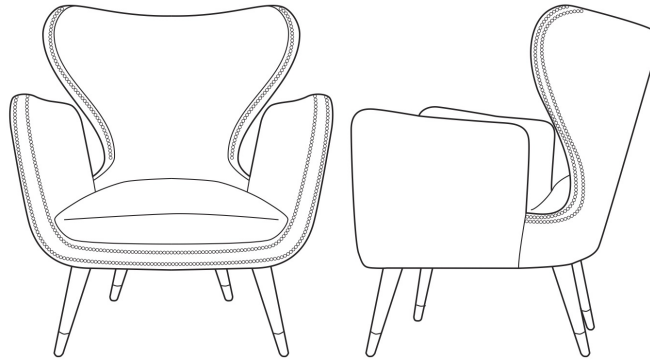

HANDMADE IN SAN FRANCISCO

COUP STUDIO

ITALIAN CLUB CHAIR — LARGE

ITALIAN CLUB CHAIR

ITEM NO.	SIZE	DIMENSIONS	SEAT	ARM HEIGHT	WEIGHT
UP-CS-07-SMALL	S	29" W x 30" D x 34" H	16" H (to crown) x 16" W x 18" D	25"	50 lbs
		COM : 4 YARDS (plain 54" wide)	COL : 72 SQ. FEET (15% upcharge)		
		TRIM : 12 YARDS CORD w/ FLANGE			

ITEM NO.	SIZE	DIMENSIONS	SEAT	ARM HEIGHT	WEIGHT
UP-CS-07-LARGE	L	31" W x 31" D x 35" H	17" H (to crown) x 17.5" W x 20" D	25.5"	60 lbs
		COM : 5 YARDS (plain 54" wide)	COL : 90 SQ. FEET (15% upcharge)		
		TRIM : 12 YARDS CORD w/ FLANGE			