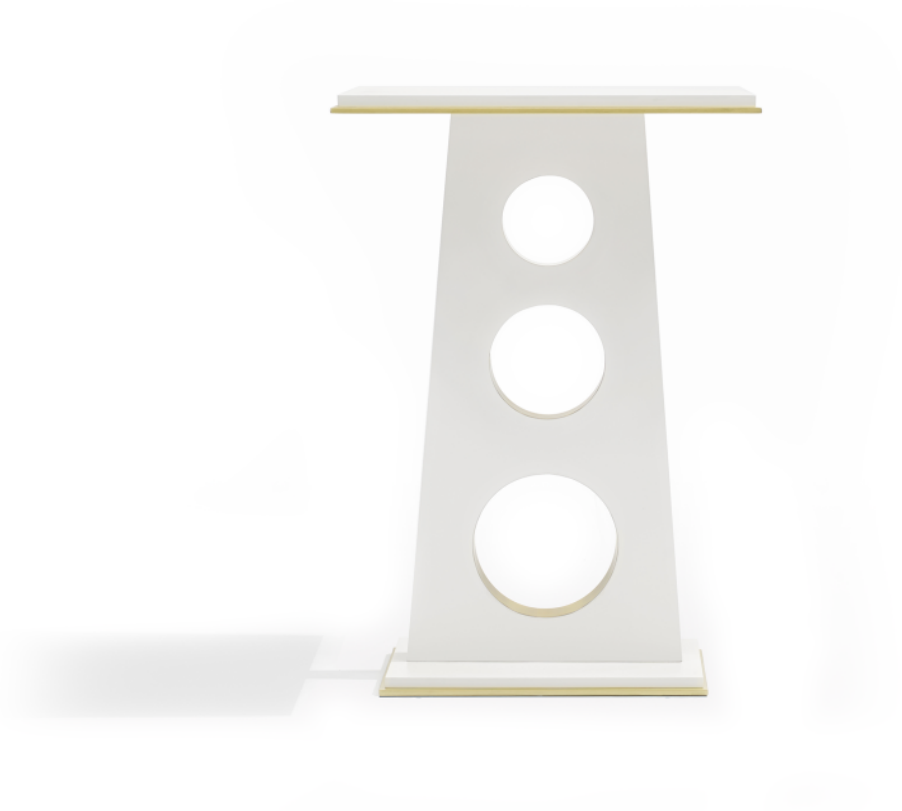

COUP D'ETAT

**Areo Side Table
by Jean De Merry**

Contemporary
United States

Wood frame bronze circle inlay and edge accent in Antiqued Bronze, Light Bronze or Rodin Patina. White marble top available.

17.75" W x 14" D x 25.75" H

Wood Base and Top Finish Options:

Satin: Charbon, Chocolate, Ebony, Inca Grey, Ivory, or Liso

Satin Premium: Antiqued Papyrus, Bistre, Dark Lattao, Old Silver, Nuage, Nuvem, Pente or Smokey Grey

White Marble Top (additional)