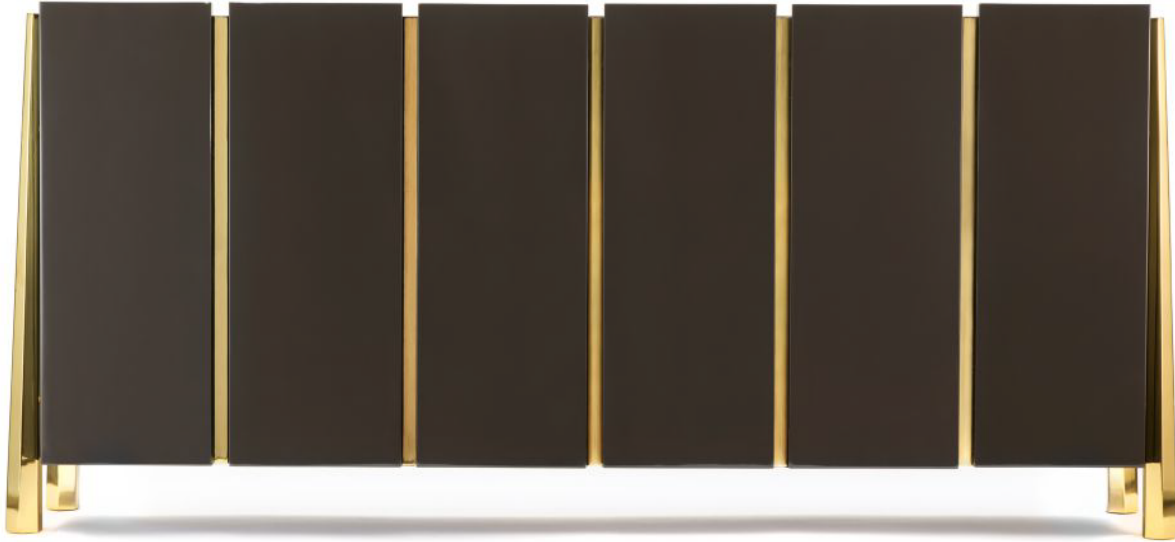

# COUP D'ETAT

**Eaton Sideboard  
by Jean De Merry**

*Contemporary*  
United States

Wood frame and doors, 2 single side doors and  
2 double center doors with bronze legs and accents.

82" W x 18.5" D x 37" H

Maple Finish Options:

Lacquer: Charbon, Chocolate, Ebony, Inca Grey, Liso or Papyrus

Satin: Charbon, Chocolate, Ebony, Inca Grey, Liso or Papyrus

Maple Premium Finish Options:

Lacquer: Antiqued Papyrus, Bistre, Dark Lattao, Nuage, Old Silver or Smokey Grey

Satin: Antiqued Papyrus, Bistre, Dark Lattao, Nuage, Old Silver or Smokey Grey

Oak Finish Options:

Brossé: Charcoal, Grey or White Wash

Grain: Café Oak, Charcoal, Sombre or Vert de Gris

Bronze Finish Options:

Antiqued Bronze, Light Bronze or Rodin Patina

Polished Bronze

Polished Stainless Steel

Inside Matching Satin Finish

Inside Matching Satin Premium Finish

CG-JDM-6.021