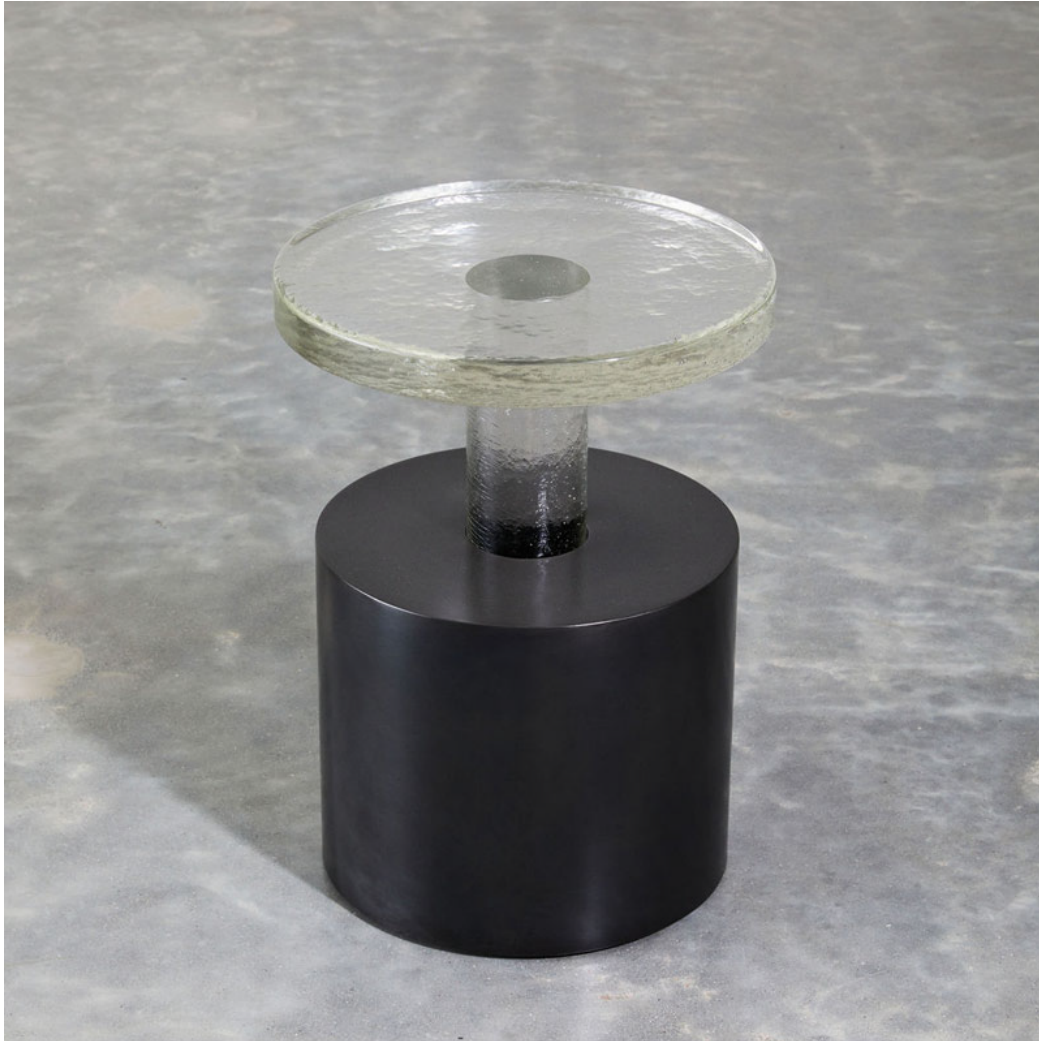

COUP D'ETAT

Bishop Table
by John Liston

Contemporary

Made in San Francisco, CA

Blackened steel side table with cast glass top.
Available to order at 15", 18", or 21" high.

16" DIA. x 21" H

TS-LISTON-BISHOP 16