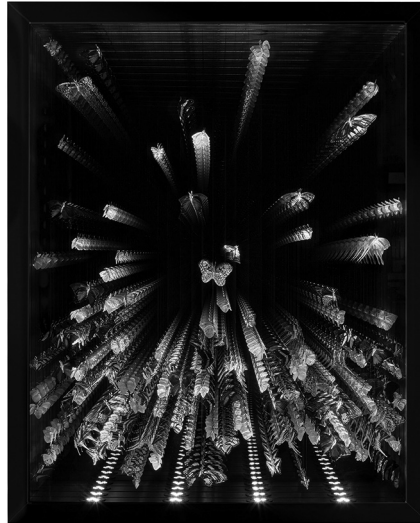

# COUP STUDIO

INFINITE BUTTERFLIES: SUNRISE

*By Jocelyn Marsh exclusively for Coup Studio*

**INFINITE BUTTERFLIES: SUNRISE**  
by Jocelyn Marsh

ITEM NO.	DIMENSIONS	WEIGHT
PM-CS-I5S	50" W x 5" D x 62" H	150 lbs

**FINISH OPTIONS**

- GOLD
- ROSE GOLD
- SILVER

**FRAME FINISH OPTIONS**

- MIDNIGHT SATIN
- MIDNIGHT GLOSS

**LAMPING (included)**

- DIMMABLE 12V LED, 2700 K
- ELECTRONIC DIMMABLE DRIVER

**DESCRIPTION**

Hand strung buerflies made from real butterfly wings and plated bronze bodies with plated branches and moss. Ebonized Wood frame with integrated LED lamping.