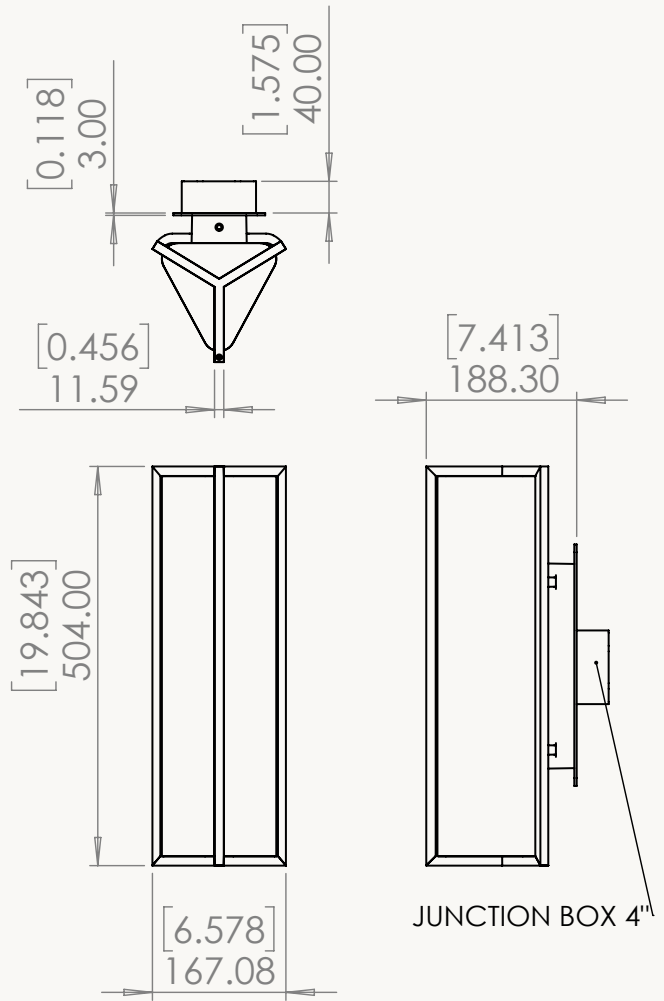

Specifications

MATERIALS	SOLID BRONZE & ALABASTER		
LED SOURCES	COB LED 2x 12V		
POWER SUPPLY	120-277VAC - 50/60Hz - 700mA		
LUMENS	2x 500 lm		
WATTS	2x 8W		
WEIGHT KG (lbs)	10.5 (23)		
STANDARD	<table border="1"> <tr> <td>LED</td> <td>Class 2</td> <td>CRI-Ra 98</td> </tr> <tr> <td>Dry location</td> <td>Damp location</td> <td></td> </tr> <tr> <td>UL COMPONENTS ONLY</td> <td>JBOX FITTING</td> <td></td> </tr> </table>		
COLORS	<table border="1"> <tr> <td>2700K*</td> <td>3000K</td> <td>3500K</td> </tr> <tr> <td>4000K</td> <td></td> <td></td> </tr> </table>		
DIMMING	<table border="1"> <tr> <td>Triac*</td> <td>0-10V*</td> <td>Dali</td> </tr> </table>		
DRIVER POSITION	<table border="1"> <tr> <td>BUILD IN</td> <td>BUILD IN</td> <td>Remote</td> </tr> </table>		

*Standard setting

Bronze finishes

PATINAS

FNRB
RAW
BRONZE

FNMB
MEDIUM
BRONZE

FNBK
BLACK
BRONZE

SPECIAL

FNBN
BRUSHED
NICKEL

CUSTOM
FINISHING
ON DEMAND

ALABASTER TYPE

WHITE
VEIN

BROWN
VEIN