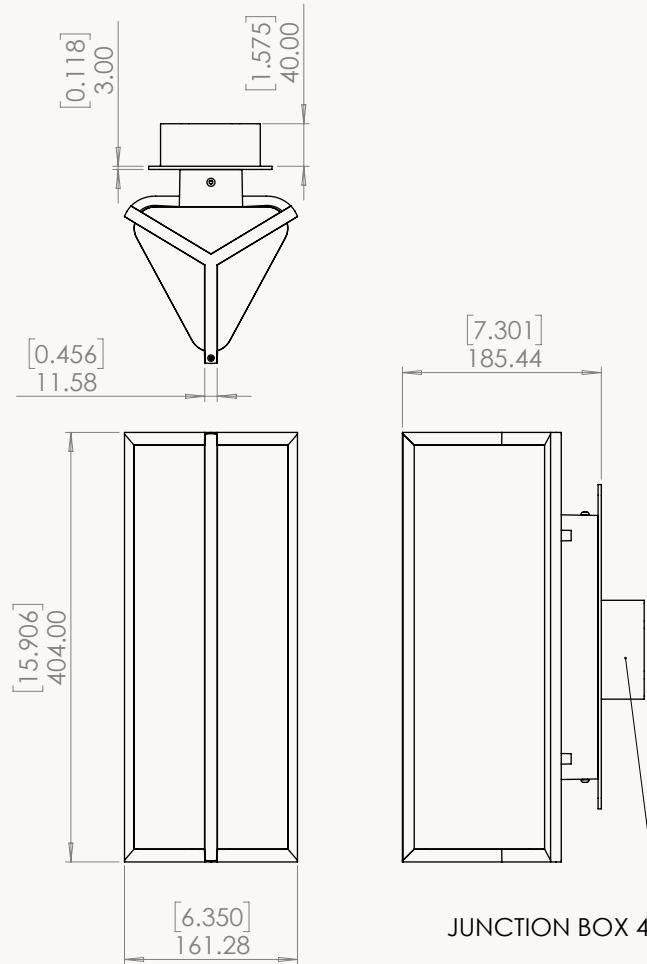

Specifications

MATERIALS	SOLID BRONZE & ALABASTER
LED SOURCES	COB LED 2x 12V
POWER SUPPLY	120-277VAC - 50/60Hz - 700mA
LUMENS	2x 500 lm
WATTS	2x 8W
WEIGHT KG (lbs)	10.5 (23)

STANDARD

LED	Class 2	CRI-Ra 98
Dry location	Damp location	
UL COMPONENTS ONLY	JBOX FITTING	

COLORS

2700K*	3000K	3500K
4000K		

DIMMING

Triac*	0-10V*	Dali

DRIVER POSITION

BUILD IN	BUILD IN	Remote

*Standard setting