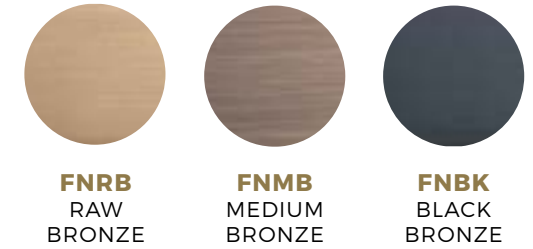

Bronze finishes

PATINAS