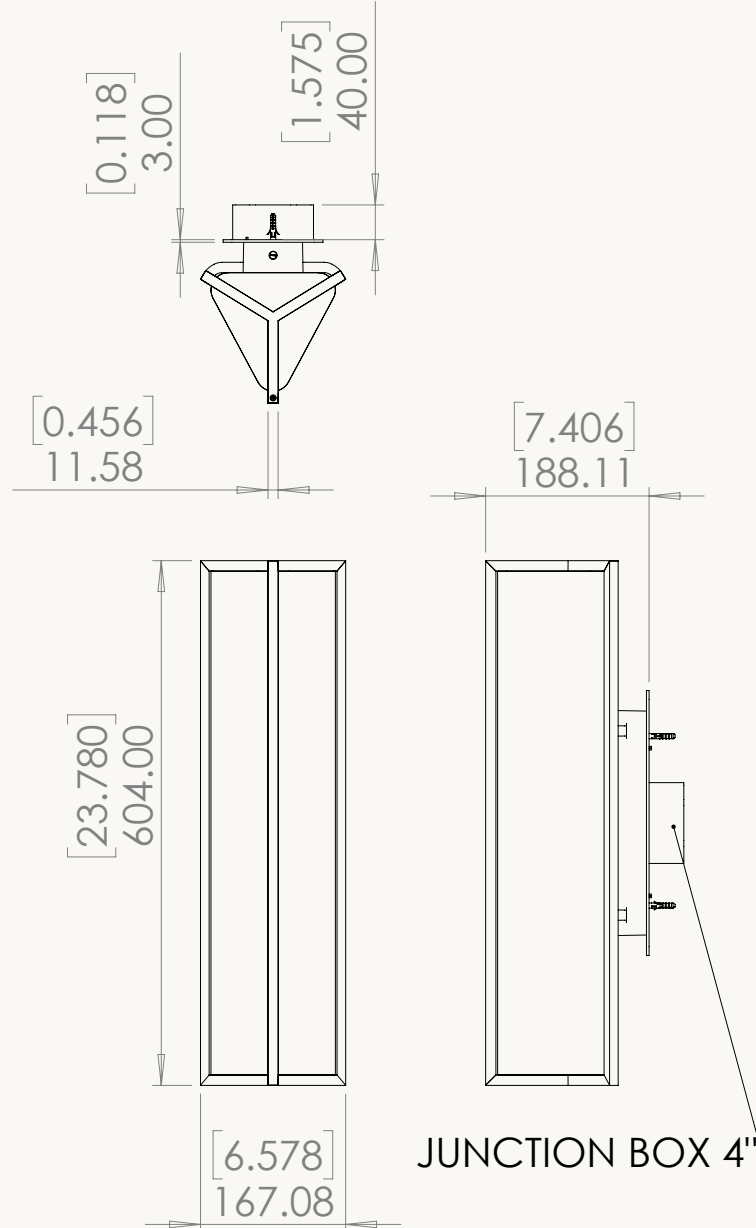

Specifications

MATERIALS	SOLID BRONZE & ALABASTER		
LED SOURCES	COB LED 2x 12V		
POWER SUPPLY	120-277VAC - 50/60Hz - 700mA		
LUMENS	2x 500 lm		
WATTS	2x 8W		
WEIGHT KG (lbs)	10.5 (23)		
STANDARD	LED	Class 2	CRI-Ra 98
	Dry location	Damp location	
	UL COMPONENTS ONLY	JBOX FITTING	
COLORS	2700K*	3000K	3500K
	4000K		
DIMMING	Triac*	0-10V*	Dali
DRIVER POSITION	BUILD IN	BUILD IN	Remote

*Standard setting

Bronze finishes

PATINAS

FNRB
RAW
BRONZE

FNMB
MEDIUM
BRONZE

FNBK
BLACK
BRONZE

SPECIAL

FNBN
BRUSHED
NICKEL

CUSTOM
FINISHING
ON DEMAND

ALABASTER TYPE

WHITE
VEIN

BROWN
VEIN

ENTRELACS