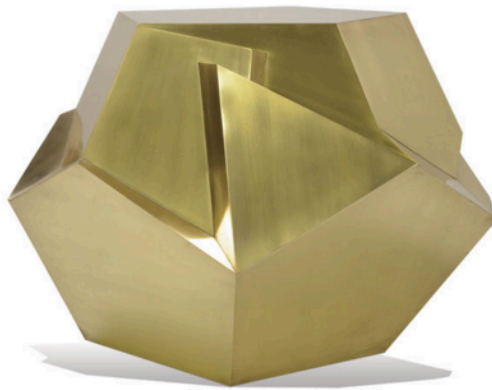

COUP D'ETAT

Kryptonite Brass Side Table by Scala

Contemporary

The wooden structure of this side table is brass clad with a brush polished surface.

34" W x 22" H x 32" D

TS-SL-1215-01 \$ 14,490