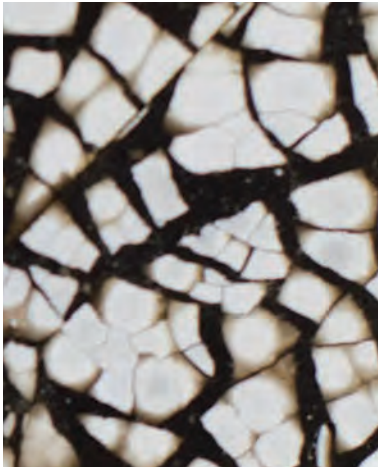

L'Oeuf Mirror – Round

by DE LA VEGA

Contemporary

United States

Mirror with custom hand-cracked eggshell embedded in the resin & lacquer. Available in round or rectangle.

Round PM-DLV-LOEUF-RO

L'Oeuf Mirror – Rectangle

by DE LA VEGA

Contemporary

United States

Mirror with custom hand-cracked eggshell embedded in the resin & lacquer. Available in round or rectangle.

Rectangle PM-DLV-LOEUF-RECT

ITEM NO.

DIMENSIONS

Round
PM-DLV-LOEUF-RO

Clear
Antique

ADDITIONAL:

Price upon request.

Metal for L'Oeuf
by DE LA VEGA

Gunmetal

Antique Bronze

Oiled-Rubbed Bronze

Satin Brass

Satin Nickel

Eggshell

by DE LA VEGA

Eggshell in Espresso

Eggshell in Jade

Eggshell in Black

COQUILLE D'OEUF

An old-world Vietnamese lacquer technique used to create delicate and unique surfaces. Before there was a white pigment for lacquer, artisans would use bits of duck or chicken egg embedded by hand into the surface.