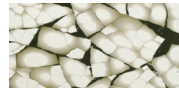

# COUP D'ETAT

---

METAL:

Satin Brass

Oil Rubbed Bronze

Gunmetal

Antique Bronze

Satin Nickel

---

EGGSHELL:

Chocolate

Jade

Black

---

MIRROR:

Antique