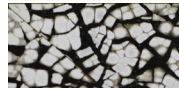

## **L'Oeuf Rectangle Mirror**

*by* DE LA VEGA

*Contemporary*

United States

Mirror with custom hand cracked eggshell embedded in the resin & lacquer.

20" W x 1/2" D x 33" H

PM-DLV-LOEUF-RECT

Price Upon Request.

# COUP D'ETAT

---

METAL:

Satin Brass

Oil Rubbed Bronze

Gunmetal

Antique Bronze

Satin Nickel

---

EGGSHELL:

Chocolate

Jade

Black

---

MIRROR:

Antique