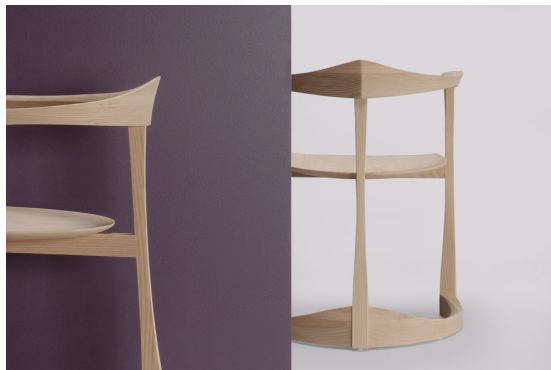

skram

COUPDETATSF.COM

L01 armchair

L01

Skram's signature L01 armchair is a classic of american design. Features include a hand-shaped base and arm assembly, ergonomic comfort in a low-back application, and a wafer edge, dished seat. Clients may specify any standard skram timber or contact the company to request custom material options. Residential or contract use.

skram

L01 width 22 / 56cm depth 23.5 / 60cm height 28.5 / 72cm seat height 18 / 46cm

Timber

WA-N: White
Ash, Natural

WA-G: White
Ash, Grey

WA-E: White
Ash, Ebonized

WA-WW: White
Ash,
Whitewashed

WAL: Walnut,
Natural