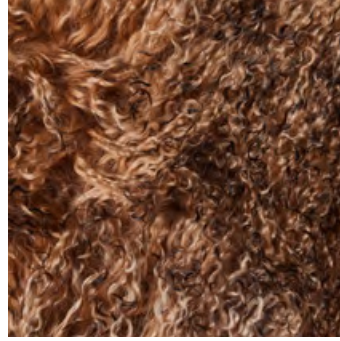

MADE IN DENMARK

FB-CS-701

LIGHT GREY

TIBETAN SHEEPSKIN

100% SHEEPSKIN

Artic Sunrise

Sunset

Warm Sand

Ivory

Light Grey

TIBETAN SHEEPSKIN

Go wild with TIBETAN SHEEPSKIN—long, curly locks that deliver luxe texture and dramatic flair. Ethically sourced and irresistibly soft, it's the perfect accent to add chic, untamed vibes to any space. Bold, plush, and unapologetically stylish.

NUMBER:
FB-CS-701

WIDTH:
53" X 20" (SIZING MAY VARY)

MINIMUM ORDER:
2 Full Hides

CONTENT:
100% SHEEPSKIN

WOOL LENGTH:
4 - 6"

MADE IN DENMARK

PRICE UPON REQUEST