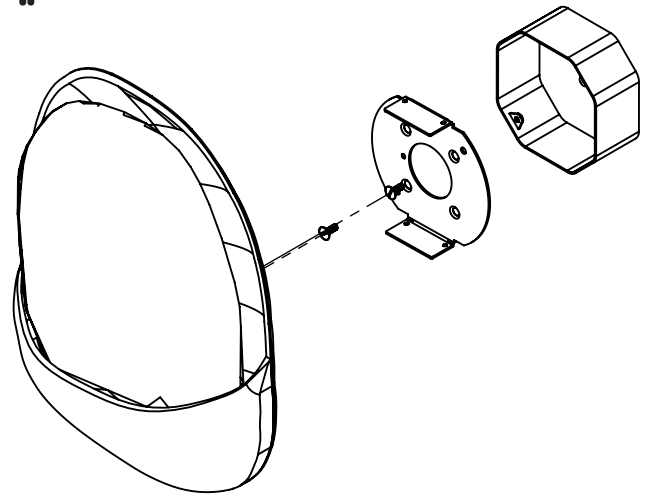

Fixation

Bronze Finishing

Patinas

FNRB
RAW
BRASS

FNMB
MEDIUM
BRASS

FNBK
BLACK
BRASS

Special

FNBN
BRUSHED
NICKEL

CUSTOM
FINISHING
ON DEMAND

Alabasters

Type

WHITE
VEIN

BROWN
VEIN