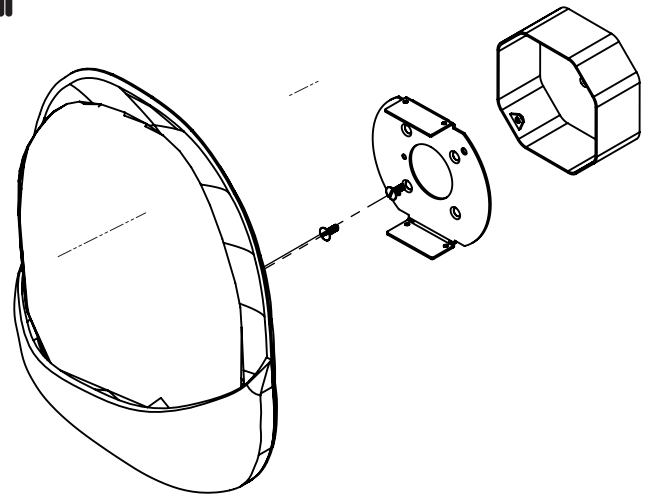

Fixation

Bronze Finishing

Patinas

Special

Alabasters

Type