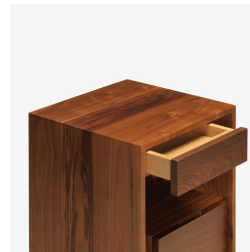

skram

COUPDETATSF.COM

lineground side table/nightstand #2

L07

The lineground no. 2 side table features solid timber construction, mortise-and-tenon joinery, and mitered corners with matched seams/waterfall edges. Drawers are maple timber with cork-lined bottoms with soft-closing concealed runners and recessed, integral pulls. There is 1 standard model. If ordering pairs, specify if units are to be mirrored or matched. Custom sizes, configurations, and materials are available. Residential or contract use.

skram

L07 width 20 / 51cm depth 15 / 38cm height 22 / 56cm

Timber

WA-N: White
Ash, Natural

WA-G: White
Ash, Grey

WA-E: White
Ash, Ebonized

WA-WW: White
Ash,
Whitewashed

RWO-N: Rift
White Oak,
Natural

WAL: Walnut,
Natural

custom