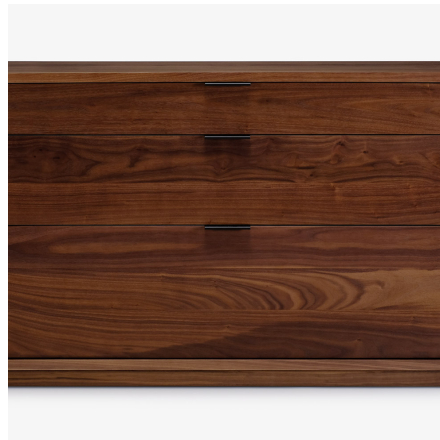

## lineground 3-drawer horizontal bureau

L22

Lineground 3-drawer bureau features solid timber construction, mortise-and-tenon joinery, and mitered corners with matched seams/waterfall edges. 3 full-width graduated drawers in maple timber with cork-lined bottoms, soft-closing concealed runners, and low-profile tab pulls. Drawer faces are to match, with leather overlays, or opaque colors. Custom sizes, configurations, and materials are available. Residential or contract use.

# skram

---

**L22**    width 48 / 122cm    depth 18 / 46cm    height 28.5 / 72cm

---