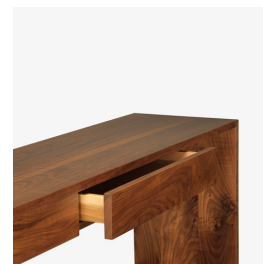

skram

COUPDETATSF.COM

lineground console

L32

Lineground consoles feature solid timber construction, mortise-and-tenon joinery, and mitered corners with matched seams/waterfall edges. Drawers are maple timber with cork-lined bottoms with soft-closing concealed runners and recessed, integral pulls. Custom sizes, configurations, and materials are available. Residential or contract use.

skram

L32 width 48 / 122cm depth 15 / 38cm height 32 / 81cm

Timber

WA-N: White
Ash, Natural

WA-G: White
Ash, Grey

WA-E: White
Ash, Ebonized

WA-WW: White
Ash,
Whitewashed

RWO-N: Rift
White Oak,
Natural