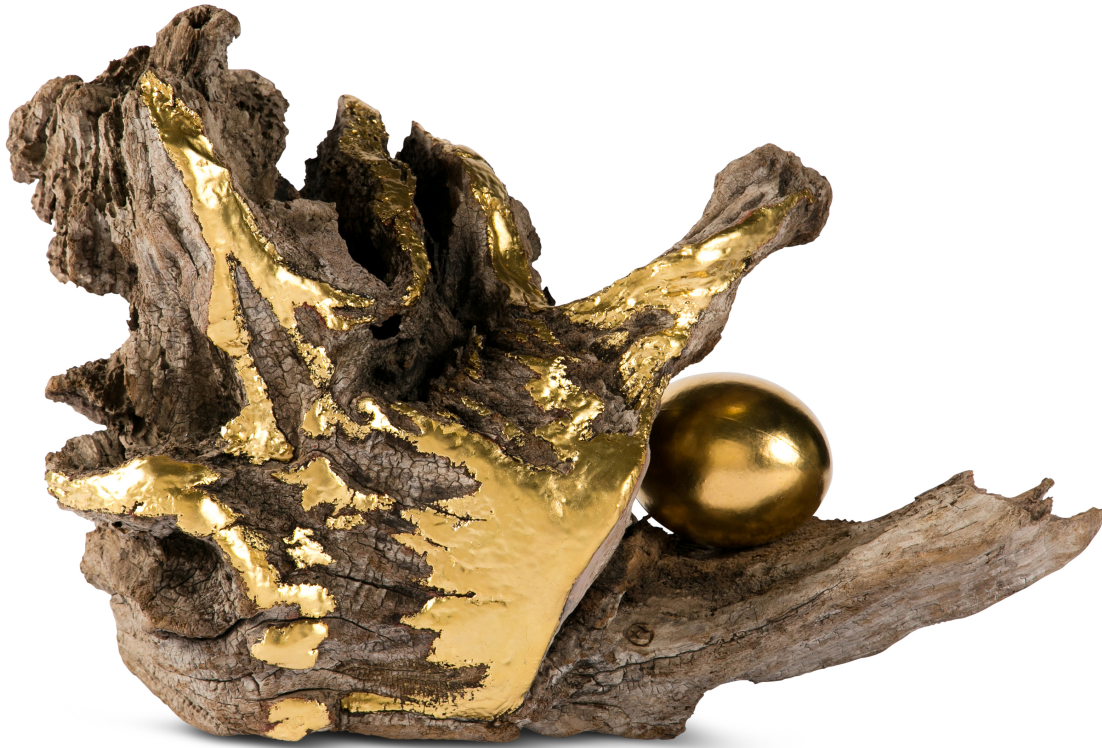

COUP D'ETAT

#38 Alpha et Omega by Michal David Green

Contemporary

USA

24 kt gilded driftwood with nestled gilded egg.

27" W x 19.5" H x 15" D

AC-CN-1115-04 \$ 8750