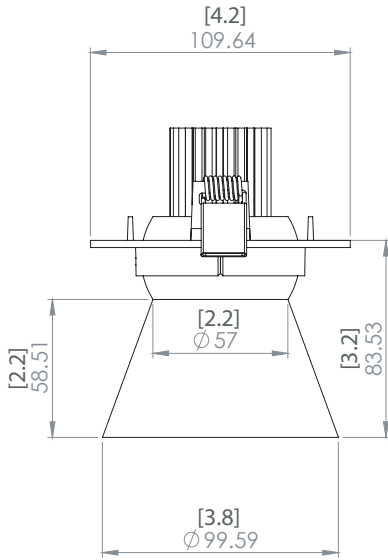

mm [in]

SPOT MILKYWAY 100CO

Design Yves Macheret

Reference

SLMW100CO

Description

Patinated bronze body - Protective varnish - Glass diffuser

Handmade in France

Specificity

Led Sources **LED COB 120-277VAC / 50-60hz / 34V**

Lumens **700 lm (nominal)**

Watts **7.8 W**

Weight kg (lbs) **2.7 [6]**

Standard

LED	CRI-Ra 98	UL LISTED	RoHS	DIMM	IP20

Colors

2700K*	3000K	4000K

Dimming

Triac*	0.10V	Dali

Reflector 15° - 25° - 40° - 60°*