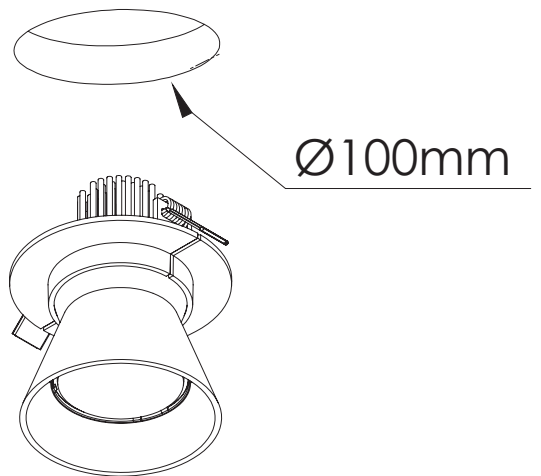

Fixation

* Factory setting

Bronze Finishing

Patinas

FNRB
RAW
BRASS

FNMB
MEDIUM
BRASS

FNBK
BLACK
BRASS

Special

FNBN
BRUSHED
NICKEL

CUSTOM
FINISHING
ON DEMAND