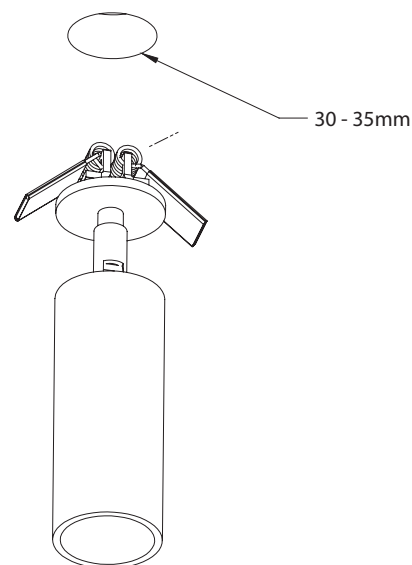

Fixation

×1

*Factory setting

Bronze Finishing

Patinas

FNRB
RAW
BRASS

FNMB
MEDIUM
BRASS

FNBK
BLACK
BRASS

Special

FBNB
BRUSHED
NICKEL

CUSTOM
FINISHING
ON DEMAND