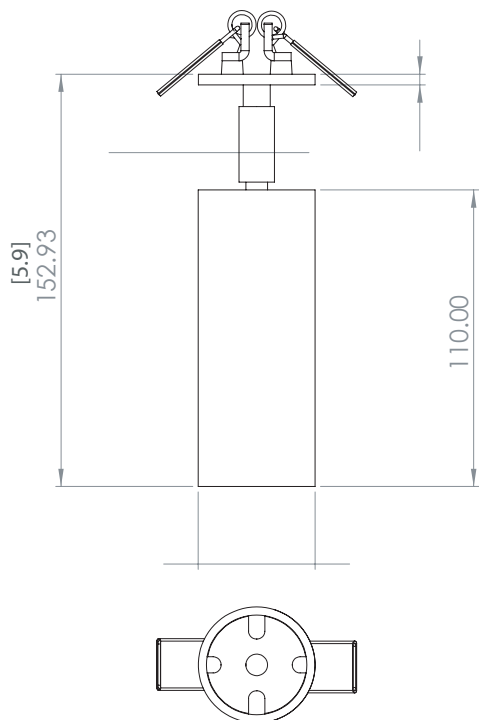

mm [in]

SPOT MILKYWAY 110

Design Yves Macheret

Reference

SLMW110

Description

Patinated bronze body - Protective varnish - Glass diffuser

Handmade in France

Specificity

Led Sources **LED COB 120-277VAC / 50-60hz / 34V**

Lumens **700 lm (nominal)**

Watts **7.8 W**

Weight kg (lbs) **2.7 [6]**

Standard

LED	CRI-Ra 98	UL LISTED	RoHS	DIMM	IP20
-----	-----------	-----------	------	------	------