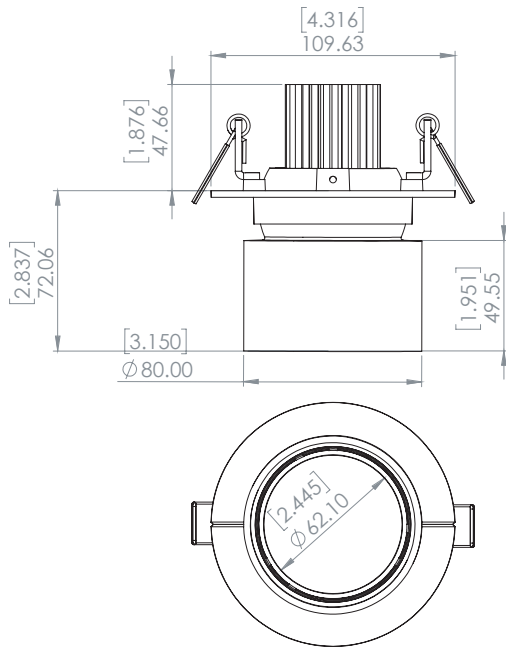

mm [in]

SPOT MILKYWAY 80

Design Yves Macheret

Reference

SLMW80CY

Description

Patinated bronze body - Protective varnish - Glass diffuser

Handmade in France

Specificity

Led Sources **LED COB 120-277VAC / 50-60hz / 34V**

Lumens **700 lm (nominal)**

Watts **7.8 W**

Weight kg (lbs) **2.7 [6]**

Standard

LED	CRI-Ra 98	UL LISTED	RoHS	DIMM	IP20
-----	-----------	-----------	------	------	------