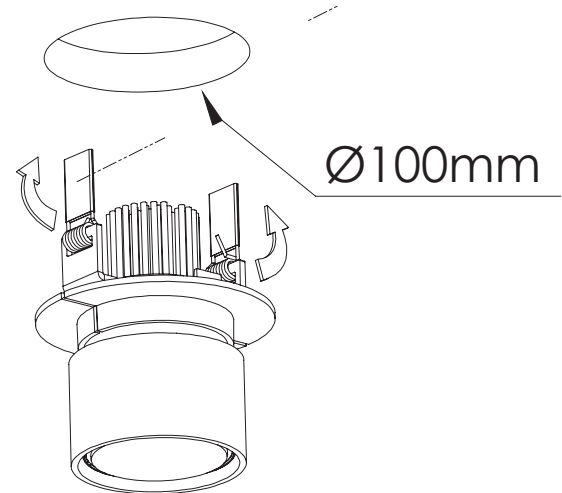

mm [in]

SPOT MILKYWAY 80

Design Yves Macheret

Reference

SLMW80CY

Description

Patinated bronze body - Protective varnish - Glass diffuser

Handmade in France

Specificity

Led Sources **LED COB 120-277VAC / 50-60hz / 34V**

Lumens **700 lm (nominal)**

Watts **7.8 W**

Weight kg (lbs) **2.7 [6]**

Standard

LED	CRI-Ra 98	UL LISTED	RoHS	DIMM	IP20

Colors

2700K*	3000K	4000K

Dimming

Triac*	0.10V	Dali

*

Fixation

* Factory setting

Bronze Finishing

Patinas

FNRB
RAW
BRASS

FNMB
MEDIUM
BRASS

FNBK
BLACK
BRASS

Special

FBNB
BRUSHED
NICKEL

CUSTOM
FINISHING
ON DEMAND