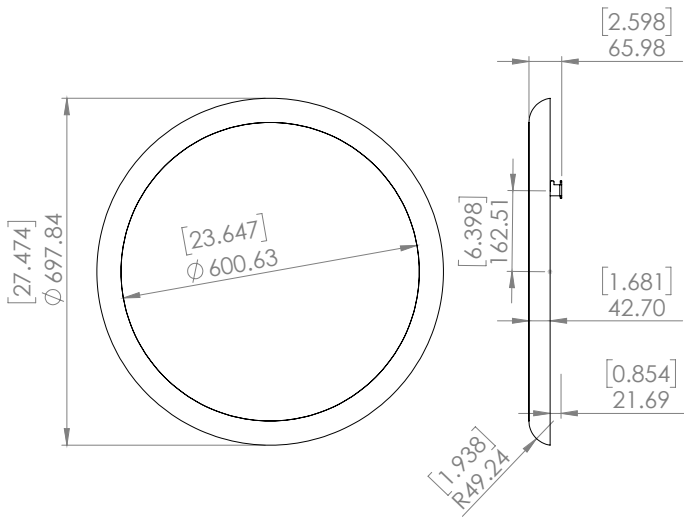

WALL LAMP MOON 400

Design Yves Macheret

Référence
WLMN400RO

Description
Body lamp patinates bronze - Protective varnish - Alabaster diffuser
120 VAC / 60hz / 24V / 9W

Specificity

| | |
|----------------|---------------|
| Sources Lumens | Strip LED 24V |
| Lumens | 912 lm |
| Watts | 9 |
| Weight (lbs) | 18 |

WALL LAMP / CEILING MOON 700

Design Yves Macheret

Référence
WLMN700RO

Description
Body lamp patinates bronze - Protective varnish - Alabaster diffuser
120 VAC / 60hz / 24V / 16W

Specificity

| | |
|----------------|---------------|
| Sources Lumens | Strip LED 24V |
| Lumens | 1600 lm |
| Watts | 16 |
| Weight (lbs) | 33 |

WALL LAMP / CEILING MOON 900

Design Yves Macheret

Référence
WLMN900RO

Description
Body lamp patinates bronze - Protective varnish - Alabaster diffuser
120 VAC / 60hz / 24V / 20W

Specificity

| | |
|----------------|---|
| Sources Lumens | Strip LED 24V |
| Lumens | 1980 lm |
| Watts | 20 |
| Weight (lbs) | 38 |
| Certificates |  Class 2 |
| Standard |      |
| Colors |    |
| Dimming |    |