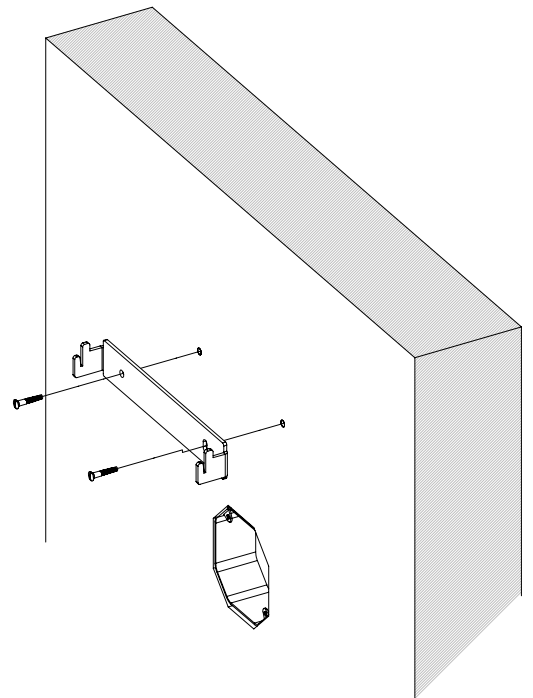

Certificates

Standard

Colors

Dimming

Fixing