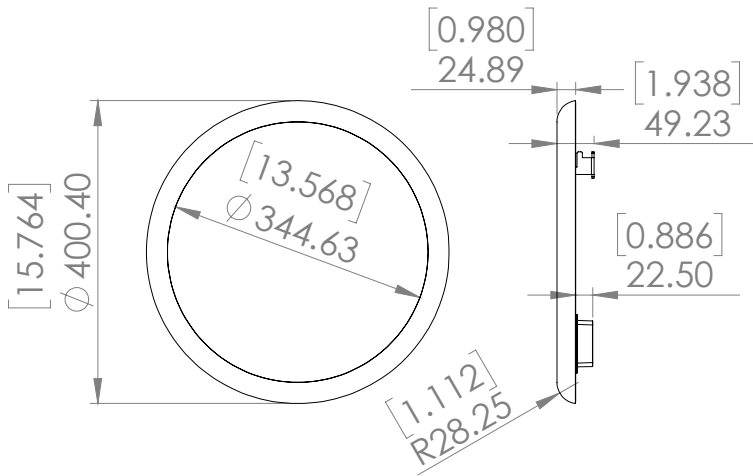

WALL LAMP MOON 400

Design Yves Macheret

Référence
WLMN400RO

Description
Body lamp patinates bronze - Protective varnish - Alabaster diffuser
120 VAC / 60hz / 24V / 9W

Specificity

| | |
|----------------|---------------|
| Sources Lumens | Strip LED 24V |
| Lumens | 912 lm |
| Watts | 9 |
| Weight (lbs) | 18 |

WALL LAMP / CEILING MOON 700

Design Yves Macheret

Référence
WLMN700RO

Description
Body lamp patinates bronze - Protective varnish - Alabaster diffuser
120 VAC / 60hz / 24V / 16W

Specificity

| | |
|----------------|---------------|
| Sources Lumens | Strip LED 24V |
| Lumens | 1600 lm |
| Watts | 16 |
| Weight (lbs) | 33 |

WALL LAMP / CEILING MOON 900

Design Yves Macheret

Référence
WLMN900RO

Description
Body lamp patinates bronze - Protective varnish - Alabaster diffuser
120 VAC / 60hz / 24V / 20W

Specificity

| | |
|----------------|---|
| Sources Lumens | Strip LED 24V |
| Lumens | 1980 lm |
| Watts | 20 |
| Weight (lbs) | 38 |
| Certificates |  Class 2 |
| Standard |      |
| Colors |    |
| Dimming |    |