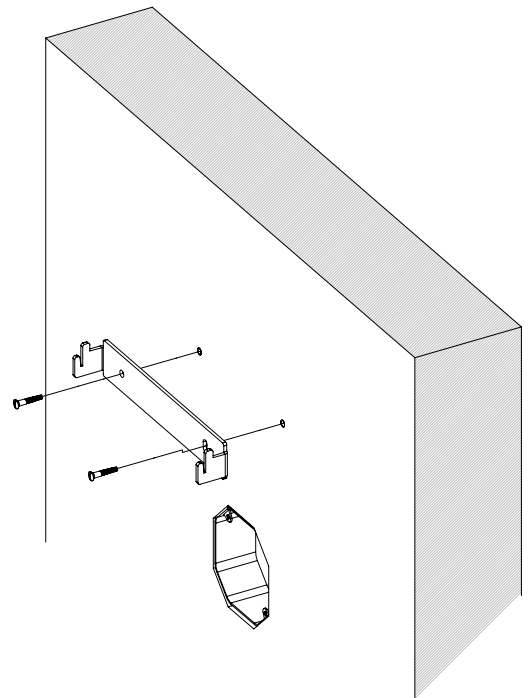

Certificates

Standard

Colors

Dimming

Fixing