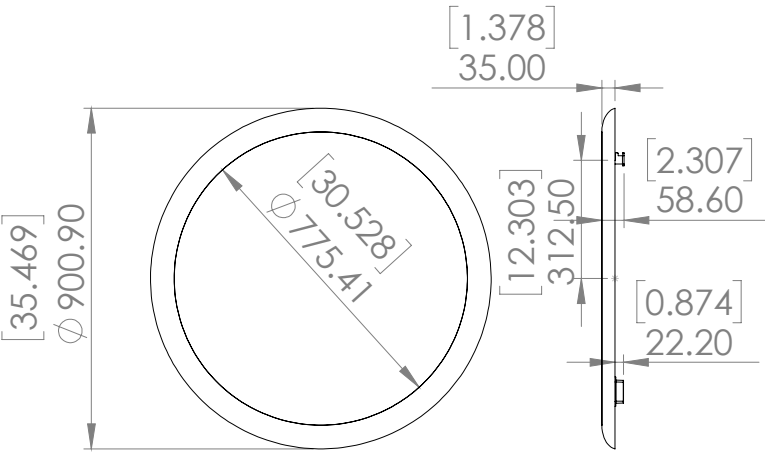

WALL LAMP MOON 400

Design Yves Macheret

Référence
WLMN400RO

Description
Body lamp patinates bronze - Protective varnish - Alabaster diffuser
120 VAC / 60hz / 24V / 9W

Specificity

| | |
|----------------|---------------|
| Sources Lumens | Strip LED 24V |
| Lumens | 912 lm |
| Watts | 9 |
| Weight (lbs) | 18 |

WALL LAMP / CEILING MOON 700

Design Yves Macheret

Référence
WLMN700RO

Description
Body lamp patinates bronze - Protective varnish - Alabaster diffuser
120 VAC / 60hz / 24V / 16W

Specificity

| | |
|----------------|---------------|
| Sources Lumens | Strip LED 24V |
| Lumens | 1600 lm |
| Watts | 16 |
| Weight (lbs) | 33 |

WALL LAMP / CEILING MOON 900

Design Yves Macheret

Référence
WLMN900RO

Description
Body lamp patinates bronze - Protective varnish - Alabaster diffuser
120 VAC / 60hz / 24V / 20W

Specificity

| | |
|----------------|---|
| Sources Lumens | Strip LED 24V |
| Lumens | 1980 lm |
| Watts | 20 |
| Weight (lbs) | 38 |
| Certificates |  Class 2 |
| Standard |      |
| Colors |    |
| Dimming |    |