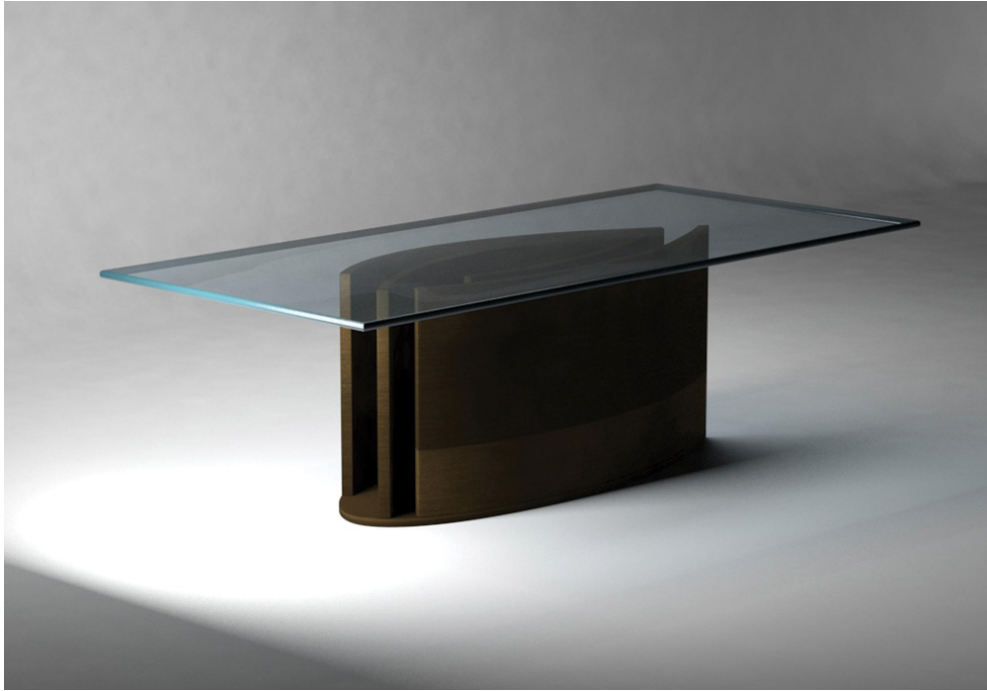

COUP D'ETAT

Harlow Table
by Magni Home Collection

Contemporary
United States

The "Harlow" Table, is hand-crafted in Southern California. Shown in polished stainless steel, diamante top with bullnose edge also available in metallic powder coat.

66" W x 26" D x 30" H (base)
102" W x 48" D (glass top)

TCK-MAGNI-HARLOW-TBL