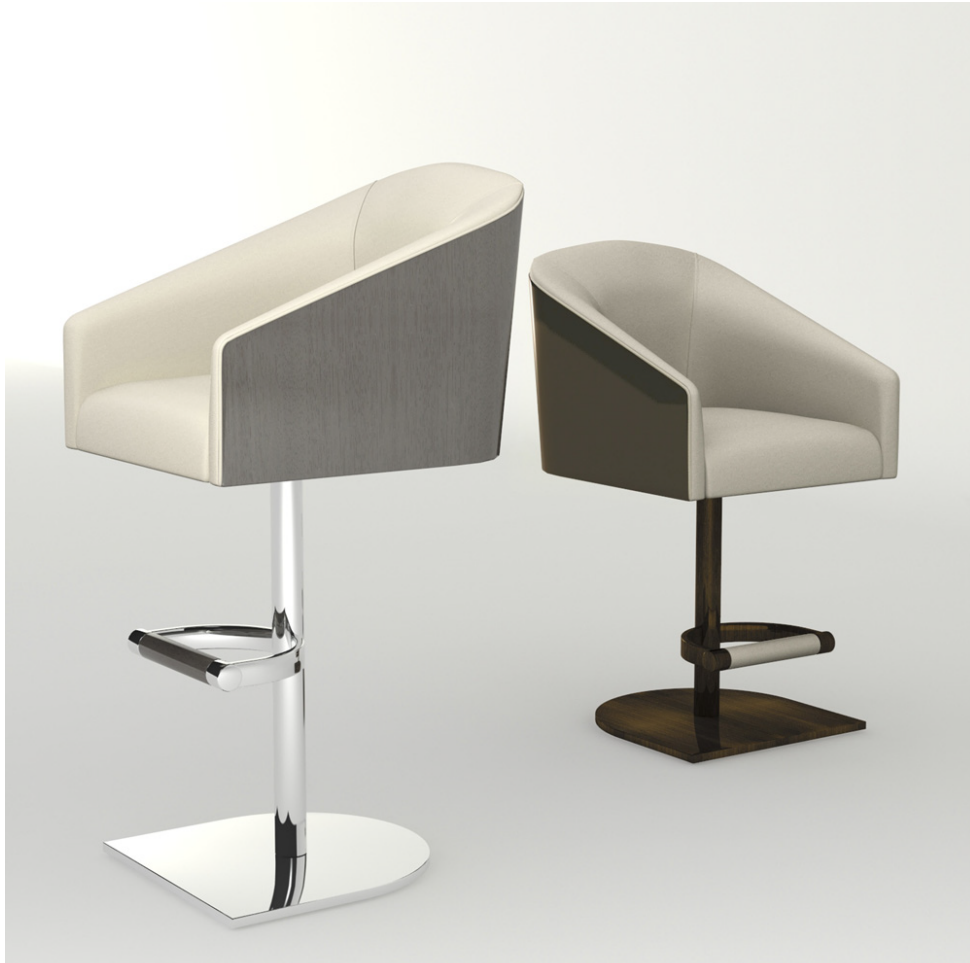

COUP D'ETAT

**Rotunda Barstool
by Magni Home Collection**

Contemporary
United States

The "Rotunda" Barstool is hand-crafted in Southern California. Shown in obeche caffe light satin with polished stainless steel also shown in oak smoke satin with oil rubbed bronze medium. Available with an upholstered back also available in a counter stool, settee, and chair.

barstool: 21" W x 22 1/2" D 44" H, 30" Seat Height
counter stool: 21" W x 22 1/2" D 38" H, 24" Seat Height
COM: 2 yds, COL: 36 sq ft (wood back)
COM: 3 yds, COL: 49 1/2 sq ft (fully upholstered)

UC-MAGNI-ROTUNDA-BSTL