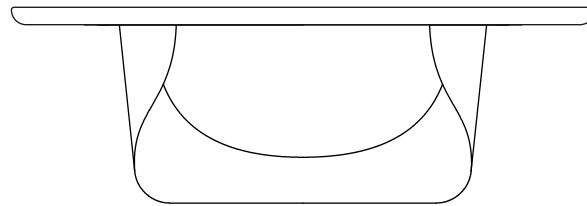

MAVERICK COCKTAIL TABLE

COUP STUDIO

MAVERICK COCKTAIL TABLE

| Item No. | Dimensions (base) | Dimensions (top) | Height | Weight |
|-----------|------------------------|------------------|--------|---------|
| TB-CS-47 | 33" W x 14"D x 14.5" H | 54" L x 40" W | 16" | 250 lbs |
| BASE ONLY | 33" W x 14"D x 14.5" H | N/A | 14.5" | 150 lbs |