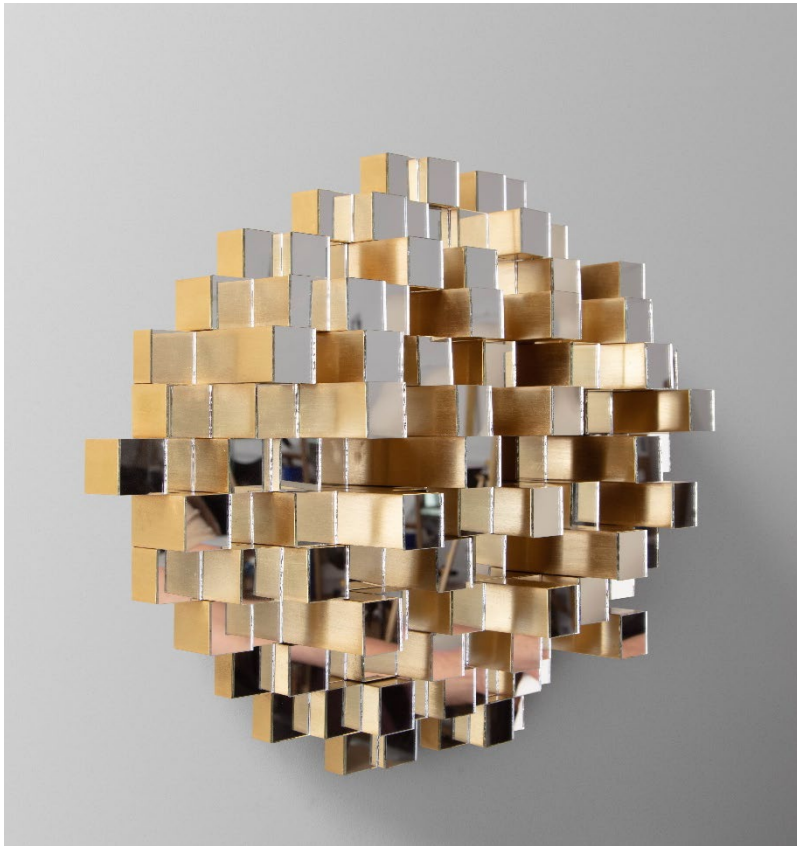

## MINECRAFT MIRROR

*Year: 2022*

*Production: 10 Unique Editions*

*Dimensions: 15"W x 12"L x 6"D*

*Materials: Brass, wood, mirror.*

*Price Upon Request.*