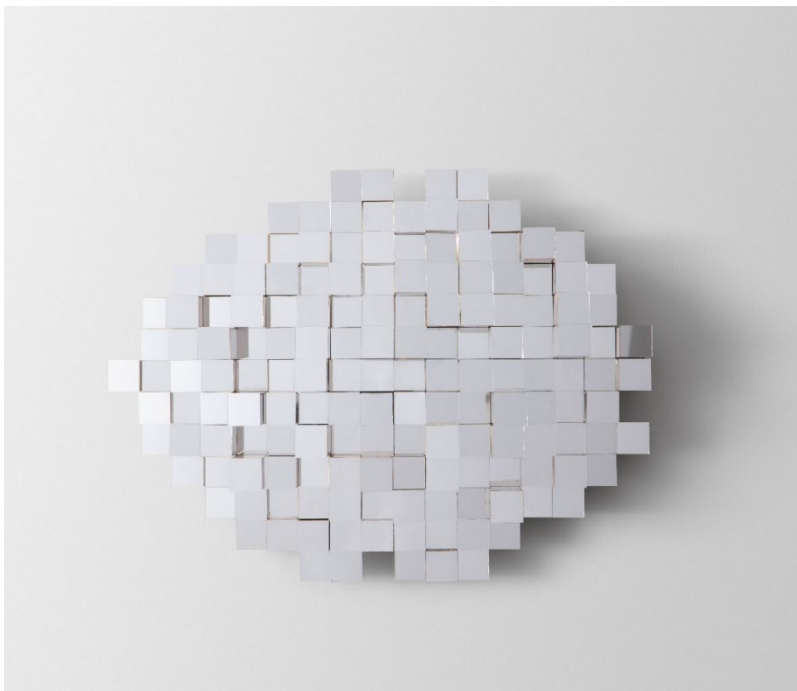

## MINECRAFT MIRROR

*Year: 2022*

*Production: 10 Unique Editions*

*Dimensions: 15"W x 12"L x 6"D*

*Materials: Brass, wood, mirror.*

*Price Upon Request.*