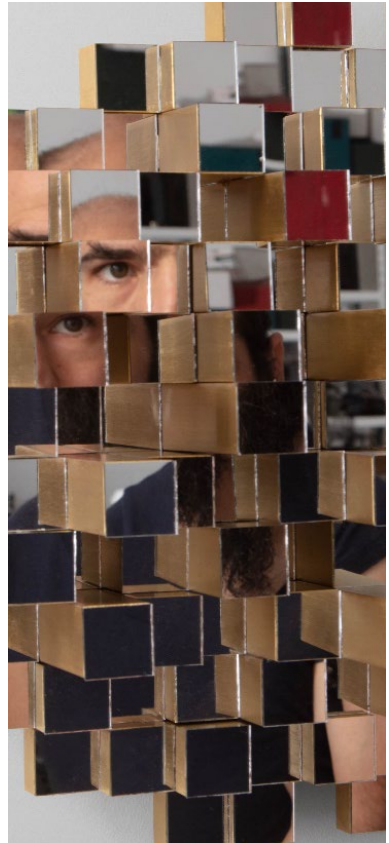

## MINECRAFT MIRROR

*Year: 2022*

*Production: 10 Unique Editions*

*Dimensions: 15"W x 12"L x 6"D*

*Materials: Brass, wood, mirror.*

*Price Upon Request.*