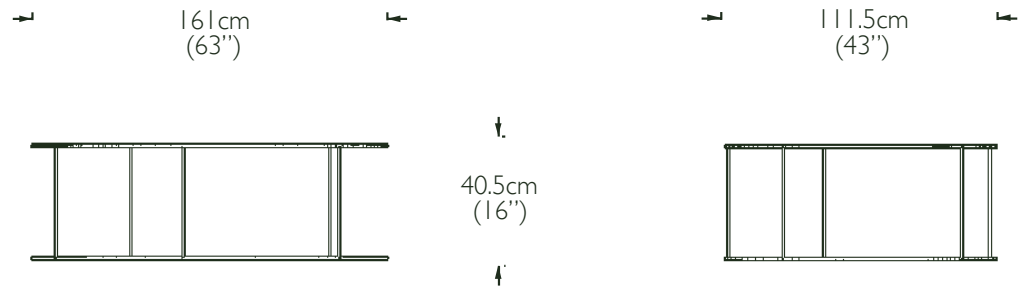

- moon 161cm:** 161cm w x 111.5cm d x 40.5cm h (UK) (63" w x 43" d x 16" h) (US)
weight: approx 45kg (100lbs)
- moon 140cm:** 140cm w x 90cm d x 40.5cm h (55" w x 35" d x 16" h)
weight: approx 32kg (70lbs)
- moon 120cm:** 120cm w x 70cm d x 40.5cm h (47" w x 27" d x 16" h)
weight: approx 25kg (55lbs)