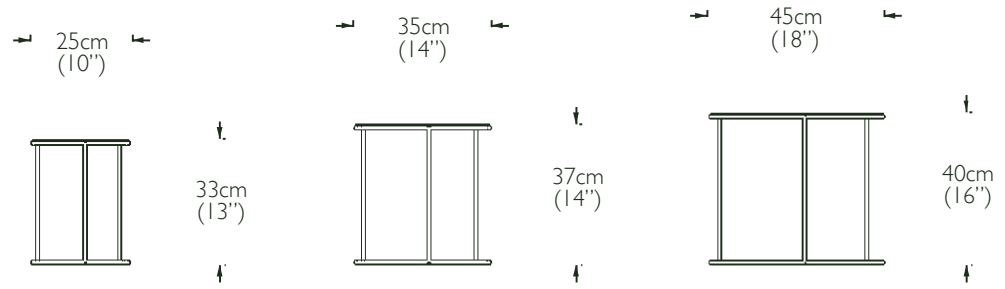

dimensions:

45cm diam x 40cm h (18" diam x 16" h)

35cm diam x 37cm h (14" diam x 14" h)

25cm diam x 33cm h (10" diam x 13" h)

weight:

approx 11.5kg (25lbs)

custom sizes available - please enquire

each piece of mercury glass is hand tarnished and therefore unique • images are a guide only as each piece will vary