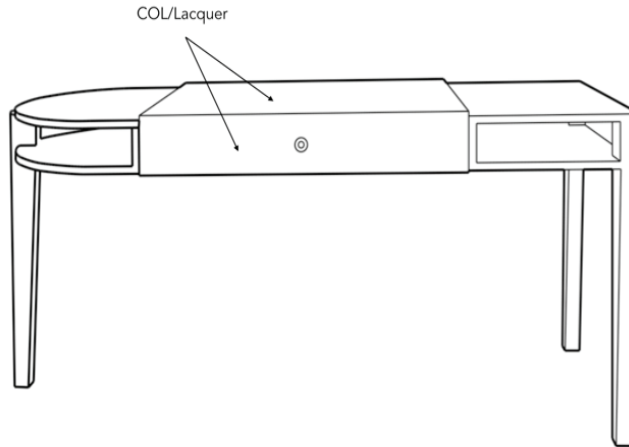

COUP D'ETAT

Dante Desk
by Natasha Baradaran

Contemporary
United States

Leather or Lacquer center top and drawer desk with stained walnut legs and frame.

61.75" W x 24" D x 30" H
Chair Clearance 24.5" H
COL Requirement (Center Top): 30 Sq Ft

CG-NB-DANTE-DESK-LTHR
CG-NB-DANTE-DESK-LCQR

DANTE DESK BY NATASHA BARADARAN

ITEM NO.

CG-NB-DANTE-DESK-LTHR
CG-NB-DANTE-DESK-LCQR

DIMENSIONS

61.75" W X 24" D X 30" H

ADDITIONAL INFO

Custom capabilities.

Available With Radius on Both Ends of The Desk.

DESCRIPTION

LEATHER OR LACQUER CENTER TOP AND
DRAWER DESK WITH STAINED WALNUT
LEGS AND FRAME.

MATTE STAIN FINISH OPTIONS (LEGS & FRAME):

BLEACHED ASH

BLEACHED WALNUT