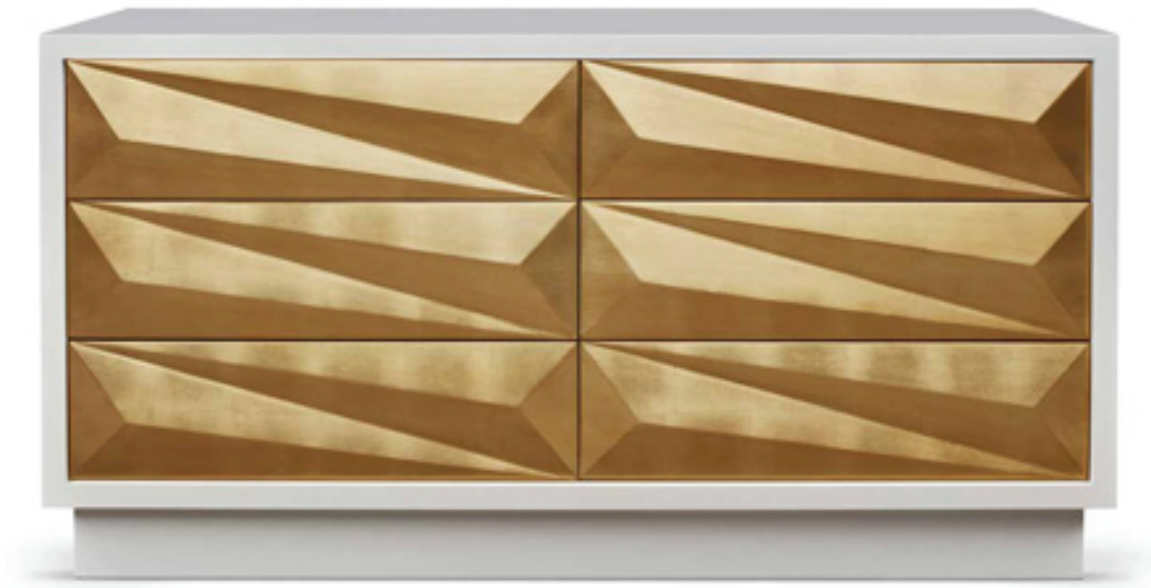

COUP D'ETAT

Karat Commode
by Natasha Baradaran

Contemporary
United States

Commode with drawers or doors, one adjustable shelf, available as a
Nightstand and Credenza. Shown in 84" W, also in 48" W.

48" W x 19" D x 34" H
CG-NB-KARAT-COMMODE

84" W x 19" D x 34" H
CG-NB-KARAT-COMMODE-84

KARAT COMMUNE BY NATASHA BARADARAN

SHOWN IN 48" W
ALSO IN 84" W

ITEM NO.

CG-NB-KARAT-COMMODE
CG-NB-KARAT-COMMODE-84

DIMENSIONS

48" W x 19" D x 34" H
84" W x 19" D x 34" H