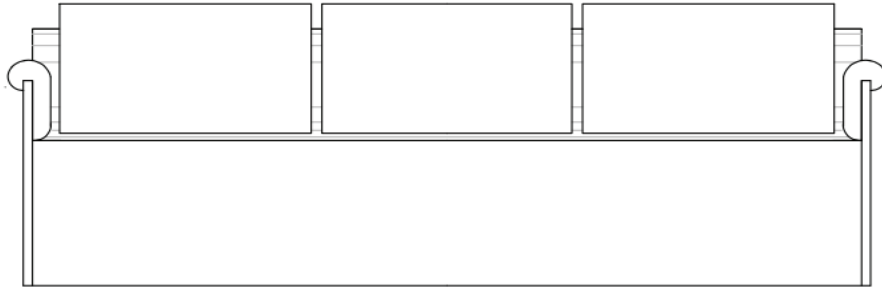

QUADRATA SOFA BY NATASHA BARADARAN

ITEM NO.

US-NB-QUADRATA

DESCRIPTION

UPHOLSTERED SOFA WITH STAINED WALNUT BACK AND SIDES

MATTE STAIN FINISH OPTIONS (BASE):

BLEACHED ASH

BLEACHED WALNUT

MATTE SAWN WALNUT

MATTE NATURAL WALNUT

MATTE EBONIZED WALNUT

MINK

HIGH GLOSS STAIN FINISH OPTIONS (BASE) (UPCHARGE):

HIGH GLOSS EBONIZED WALNUT

HIGH GLOSS SAWN WALNUT

DIMENSIONS

96" W x 41.5" D x 33" H
Arm Height: 26 1/4"
Seat Height: 17"

COM (54" Plain) 16 yds
COL 288 Sqft (COL ADD 10%)

CONTRASTING FABRIC
COM: (BODY) 12 Yds
(PILLOWS) 4 Yds

LEAD TIME

12-14 WEEKS

ADDITIONAL INFO

Custom capabilities.

Please Note: Each product in our collection is handcrafted and made to order. Therefore, a slight variation in produced pieces is expected. Naturally occurring markings are not product flaws and are inherent in the manufacturing of handmade products. Please note, natural imperfections in no way affect the quality or integrity of the product.